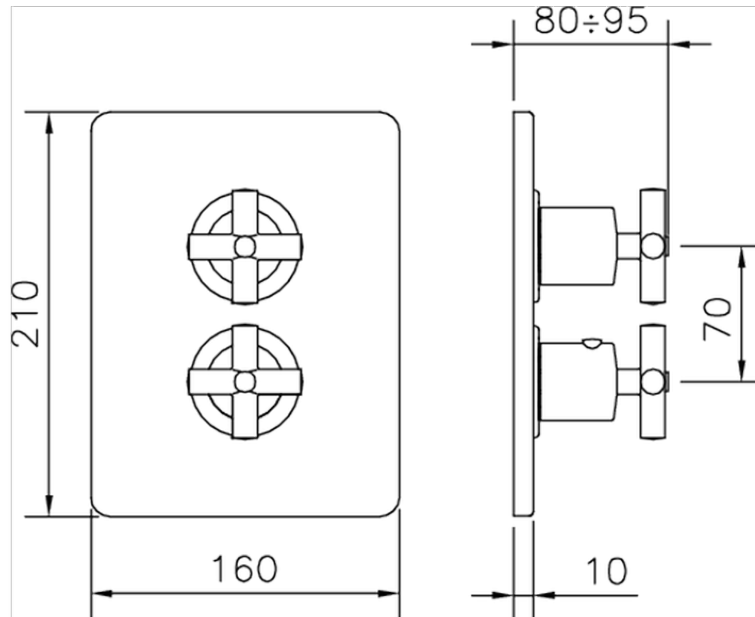

Exposed part for 2-outlet con.thermo.shower valve THERMO_SU018100

SU018100

<https://en.huberitalia.com/exposed-part-for-2-outlet-con-thermo-shower-valve-thermo-su018100>

Piastra/Plate/Plaque/Platte/Placa

2-3mm: XX 25-40 YY 76-91

10 mm: XX 16-31 YY 65-80

ZB018101

<https://en.huberitalia.com/2-outlet-concealed-thermostatic-shower-valve-concealed-zb018101>

2024-12-22