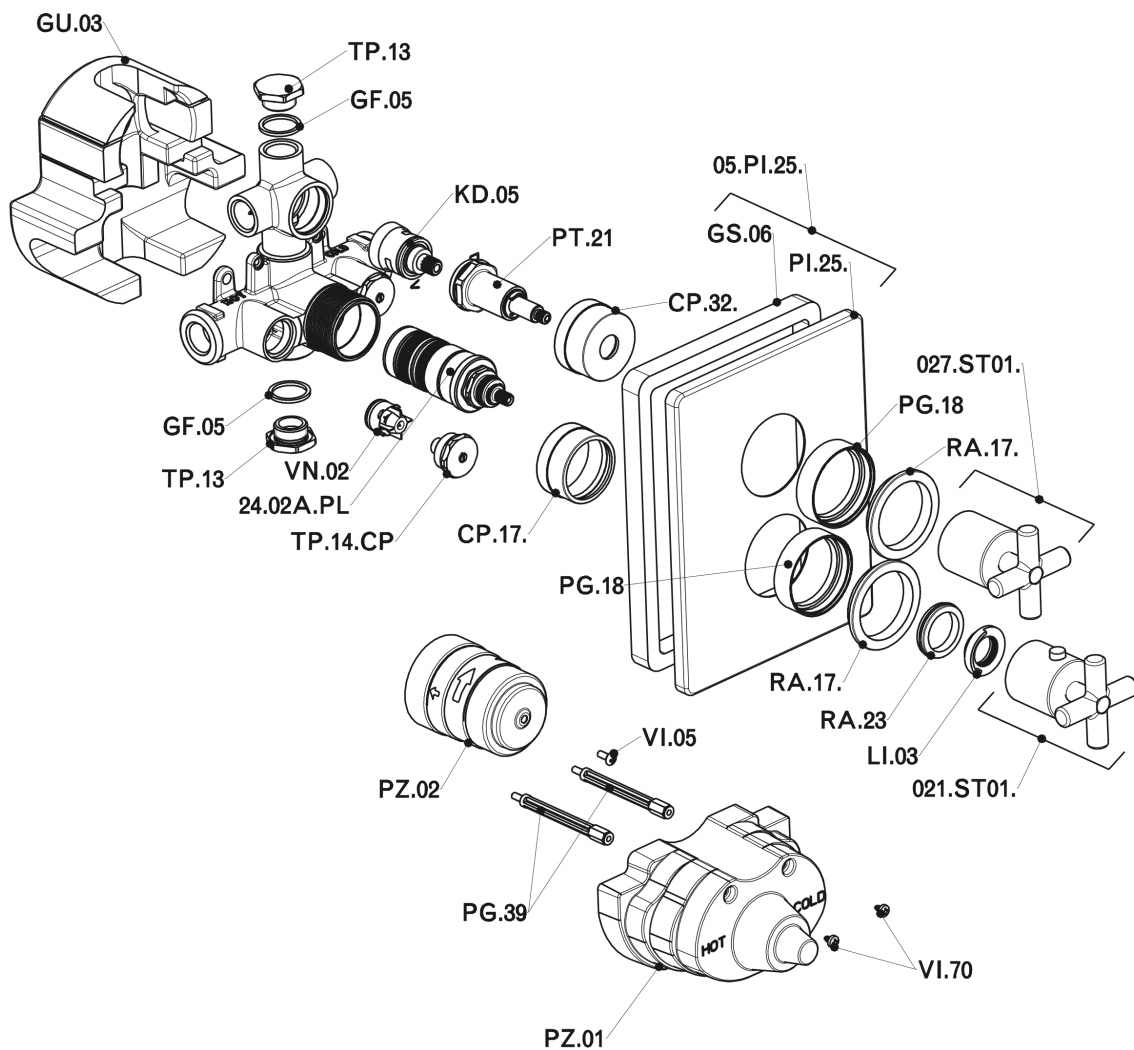

Exposed part for 2-outlet con.thermo.shower valve THERMO_SU018100

MODEL **SU018100**

Exposed part for 2-outlet thermostatic mixer, with 2-outlet diverter, without concealed part, for item ZB018101

AVAILABLE FINISHINGS

Exposed part for 2-outlet con.thermo.shower valve THERMO_SU018100

SU018100

<https://en.huberitalia.com/exposed-part-for-2-outlet-con-thermo-shower-valve-thermo-su018100>

2-outlet Concealed thermostatic shower valve CONCEALED_ZB018101

MODEL **ZB018101**

2-outlet Concealed thermostatic mixer, with 2-outlet diverter, without trim kit

AVAILABLE FINISHINGS

CHARACTERISTICS

Installation	Concealed
Cartridge Spare Parts	24.04A.PP
8x20 Plus P Thermostatic Valve	
Concealed	1

Piastra/Plate/Plaque/Platte/Placa

2-3mm: XX 25-40 YY 76-91

10 mm: XX 16-31 YY 65-80

DeviaStop

The Huber Devia Stop technology allows to adjust the water flow and to direct it to the selected output point (overhead soaker, hand shower, etc).