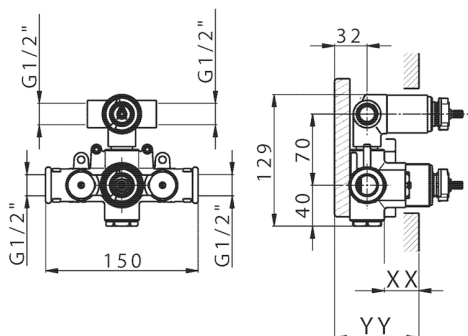

MODEL **ZB018101**

2-outlet Concealed thermostatic mixer, with 2-outlet diverter, without trim kit

AVAILABLE FINISHINGS

CHARACTERISTICS

Installation	Concealed
Cartridge Spare Parts	24.04A.PP
8x20 Plus P Thermostatic Valve	
Concealed	1

Piastra/Plate/Plaque/Platte/Placa

2-3mm: XX 25-40 YY 76-91

10 mm: XX 16-31 YY 65-80

DeviaStop

The Huber Devia Stop technology allows to adjust the water flow and to direct it to the selected output point (overhead soaker, hand shower, etc).