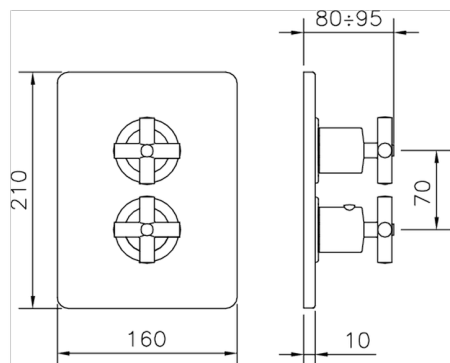

CHARACTERISTICS

Installation **Concealed**
Required concealed parts **ZB018101**

Thermostatic

The Huber thermostatic is your personal water manager, helping you to handle, control and save water and energy.