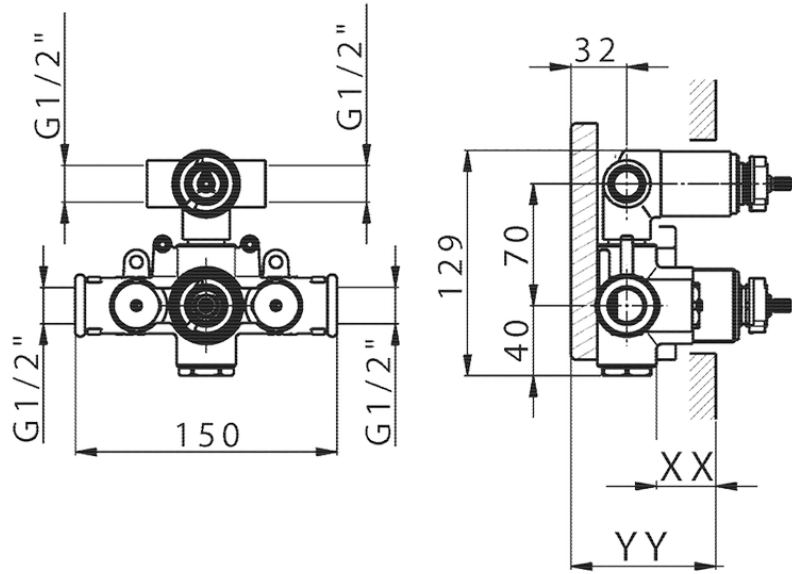

## Exposed part for 2-outlet con.thermo.shower valve THERMO\_SU018100

SU018100

<https://en.huberitalia.com/exposed-part-for-2-outlet-con-thermo-shower-valve-thermo-su018100>

Piastra/Plate/Plaque/Platte/Placa

2-3mm: XX 25-40 YY 76-91

10 mm: XX 16-31 YY 65-80

ZB018101

<https://en.huberitalia.com/2-outlet-concealed-thermostatic-shower-valve-concealed-zb018101>

2024-12-22