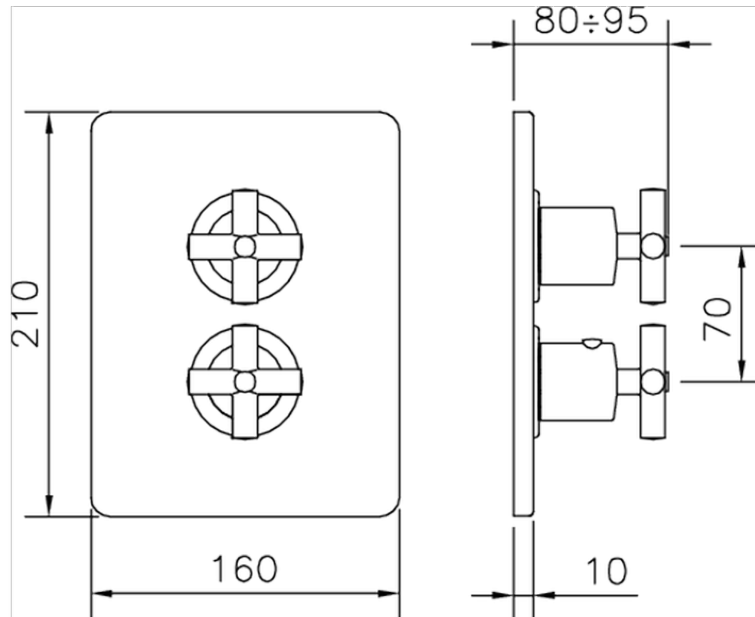

## Exposed part for 2-outlet con.thermo.shower valve THERMO\_SU018100

SU018100

<https://en.huberitalia.com/exposed-part-for-2-outlet-con-thermo-shower-valve-thermo-su018100>

Piastra/Plate/Plaque/Platte/Placa

2-3mm: XX 25-40 YY 76-91

10 mm: XX 16-31 YY 65-80

ZB018101

<https://en.huberitalia.com/2-outlet-concealed-thermostatic-shower-valve-concealed-zb018101>

2024-12-22