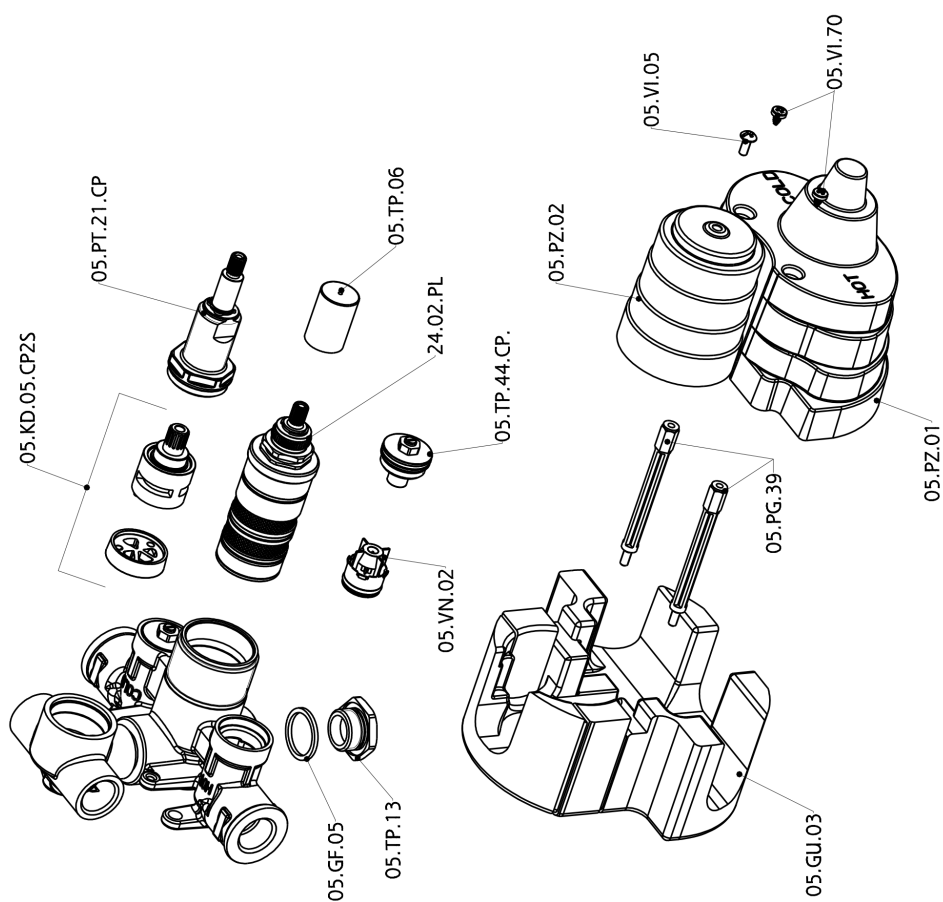

## Exposed part for 2-outlet con.thermo.shower valve THERMO\_SU018100

SU018100

<https://en.huberitalia.com/exposed-part-for-2-outlet-con-thermo-shower-valve-thermo-su018100>

## 2-outlet Concealed thermostatic shower valve CONCEALED\_ZB018101

ZB018101

<https://en.huberitalia.com/2-outlet-concealed-thermostatic-shower-valve-concealed-zb018101>

2024-12-22