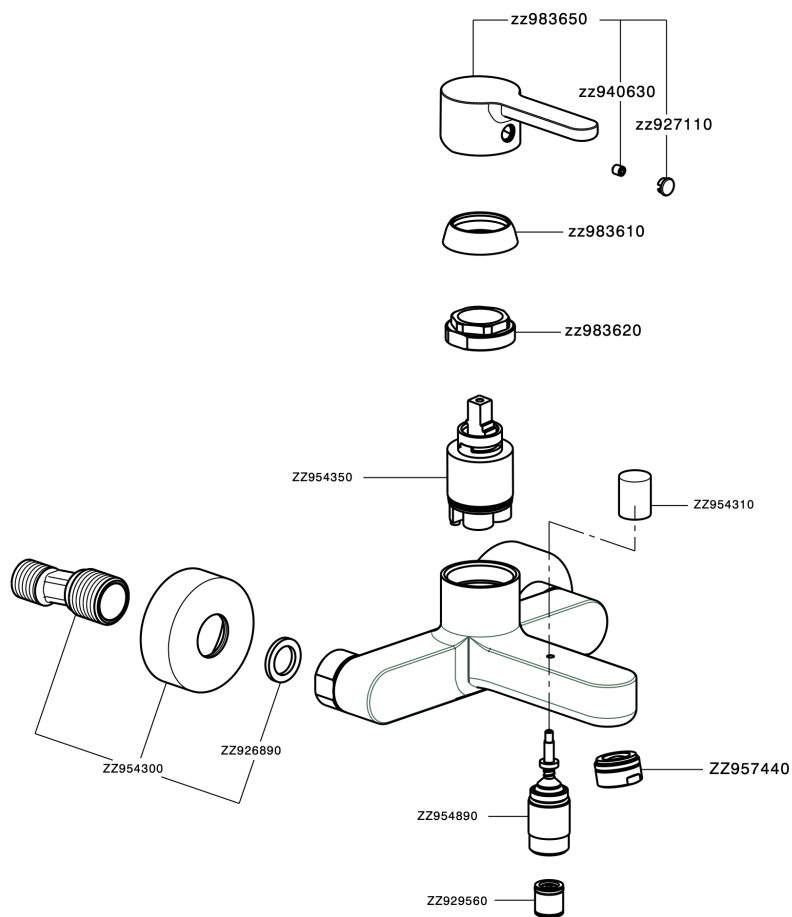

Single lever bath mixer H2_H2000133

MODEL **H2000133**

Single lever bath mixer, without shower set, 1/2" M flexible connection

AVAILABLE FINISHINGS

CHARACTERISTICS

Cartridge Spare Parts **ZZ95435000**

35 mm Cartridge

EcoStop

EcoStop feature limits water flow to approximately 50% of maximum output with one point of resistance on setting. Push slightly past the middle stop only when full water output is required. This will save water up to 50%.

Single lever bath mixer H2_H2000133

H2000133

<https://en.huberitalia.com/single-lever-bath-mixer-h2-h2000133>

2026-06-06