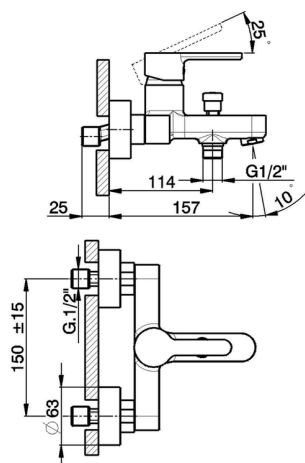

## Single lever bath mixer H2\_H2000133

MODEL **H2000133**

Single lever bath mixer, without shower set, 1/2" M flexible connection

AVAILABLE FINISHINGS

CHARACTERISTICS

Cartridge Spare Parts **ZZ95435000**

**35 mm Cartridge**

### EcoStop

EcoStop feature limits water flow to approximately 50% of maximum output with one point of resistance on setting. Push slightly past the middle stop only when full water output is required. This will save water up to 50%.