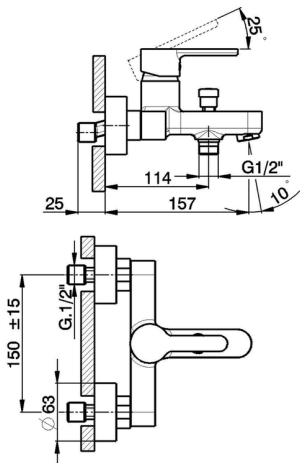

Single lever bath mixer H2_H2000133

MODEL **H2000133**

Single lever bath mixer, without shower set, 1/2" M flexible connection

AVAILABLE FINISHINGS

CHARACTERISTICS

Cartridge Spare Parts **ZZ95435000**

35 mm Cartridge

EcoStop

EcoStop feature limits water flow to approximately 50% of maximum output with one point of resistance on setting. Push slightly past the middle stop only when full water output is required. This will save water up to 50%.

Single lever bath mixer H2_H2000133

H2000133

<https://en.huberitalia.com/single-lever-bath-mixer-h2-h2000133>

2026-06-06