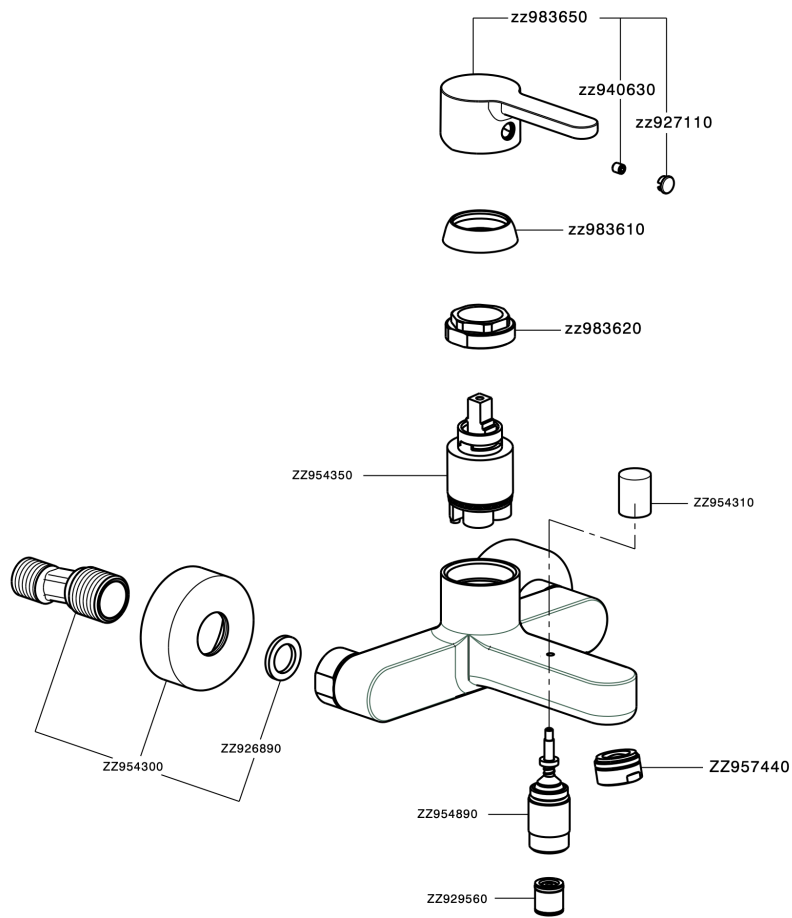

Single lever bath mixer H2_H2000133

MODEL **H2000133**

Single lever bath mixer, without shower set, 1/2" M flexible connection

AVAILABLE FINISHINGS

CHARACTERISTICS

Cartridge Spare Parts **ZZ95435000**

35 mm Cartridge

EcoStop

EcoStop feature limits water flow to approximately 50% of maximum output with one point of resistance on setting. Push slightly past the middle stop only when full water output is required. This will save water up to 50%.

Single lever bath mixer H2_H2000133

H2000133

<https://en.huberitalia.com/single-lever-bath-mixer-h2-h2000133>

2026-06-27