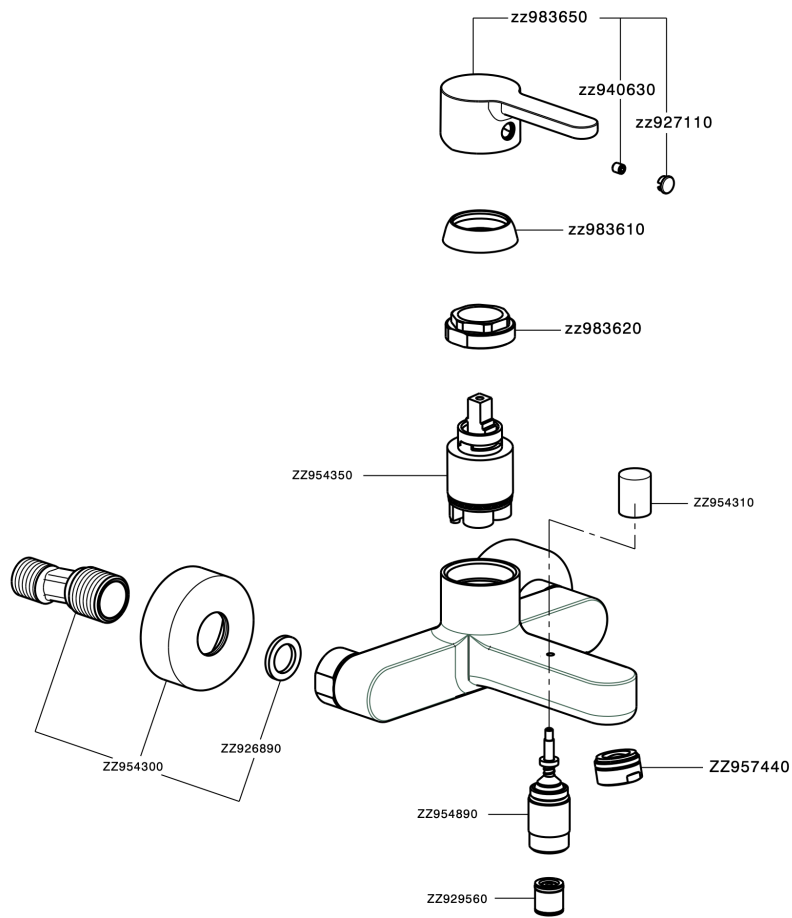

## Single lever bath mixer H2\_H2000133

MODEL **H2000133**

Single lever bath mixer, without shower set, 1/2" M flexible connection

AVAILABLE FINISHINGS

CHARACTERISTICS

Cartridge Spare Parts **ZZ95435000**

**35 mm Cartridge**

### EcoStop

EcoStop feature limits water flow to approximately 50% of maximum output with one point of resistance on setting. Push slightly past the middle stop only when full water output is required. This will save water up to 50%.

## Single lever bath mixer H2\_H2000133

H2000133

<https://en.huberitalia.com/single-lever-bath-mixer-h2-h2000133>

2026-04-06