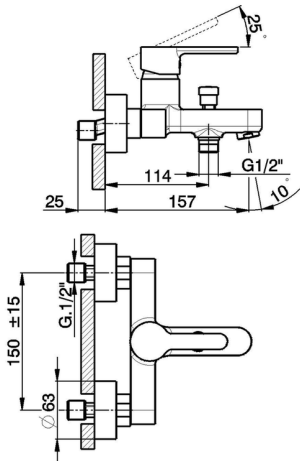

Single lever bath mixer H2_H2000133

MODEL **H2000133**

Single lever bath mixer, without shower set, 1/2" M flexible connection

AVAILABLE FINISHINGS

CHARACTERISTICS

Cartridge Spare Parts **ZZ95435000**

35 mm Cartridge

EcoStop

EcoStop feature limits water flow to approximately 50% of maximum output with one point of resistance on setting. Push slightly past the middle stop only when full water output is required. This will save water up to 50%.