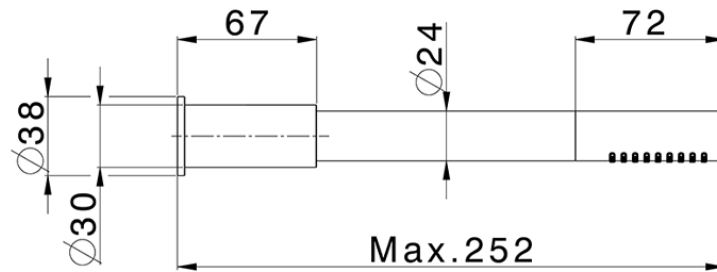

Progressive shower mixer LYNOX_LX000451

LX000451

<https://en.huberitalia.com/progressive-shower-mixer-lynox-lx000451>

2024-12-04