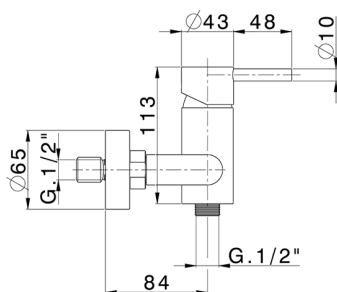

Progressive shower mixer LYNOX_LX000451

MODEL **LX000451**

Progressive shower mixer, with shower set, with diverter, wall mounted adjustable handshower bracket, D.22 mm INOX minimalistic one spray handshower, 150 cm Stainless Steel flexible - Inox AISI 304

AVAILABLE FINISHINGS

D1 D1 Brushed Inox

CHARACTERISTICS

Cartridge Spare Parts **ZZ96799000**

40 mm Progressive single-lever cartridge

2024-12-04