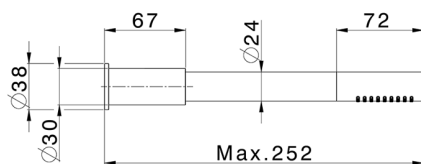

AVAILABLE FINISHINGS

D1 D1 Brushed Inox

CHARACTERISTICS

Cartridge Spare Parts **ZZ96799000**

40 mm Progressive single-lever cartridge

2024-12-04