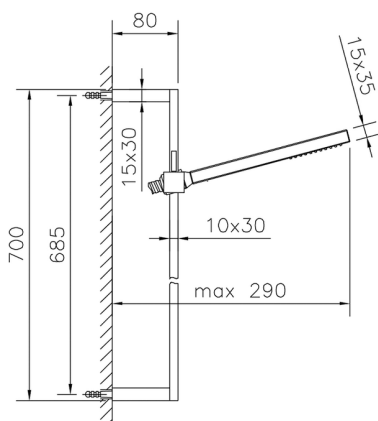

Slide rail shower set SHOWER_SS010770

MODEL **SS010770**

Slide rail shower set, 70 cm sliding rail bar with sliding bracket, 35x15 mm Brass minimalistic one spray handshower, 150 cm SUPREME smooth flexible hose

AVAILABLE FINISHINGS

- **21** 21 Chrome
- **2B** 2B Polished Nickel
- **2F** 2F Brushed Nickel
- **2Q** 2Q Black Titanium
- **40** 40 Matt Black
- **4Q** 4Q Matt White

CHARACTERISTICS

2024-11-15