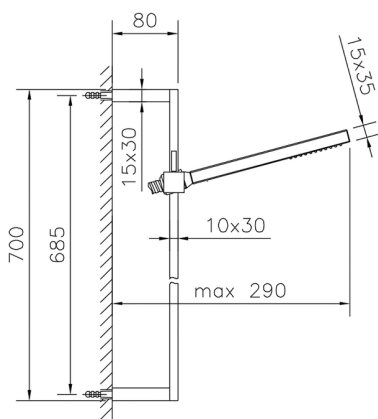

Slide rail shower set SHOWER_SS010770

MODEL **SS010770**

Slide rail shower set, 70 cm sliding rail bar with sliding bracket, 35x15 mm Brass minimalistic one spray handshower, 150 cm SUPREME smooth flexible hose

AVAILABLE FINISHINGS

- **21** 21 Chrome
- **2B** 2B Polished Nickel
- **2F** 2F Brushed Nickel
- **2Q** 2Q Black Titanium
- **40** 40 Matt Black
- **4Q** 4Q Matt White

CHARACTERISTICS

2024-11-15