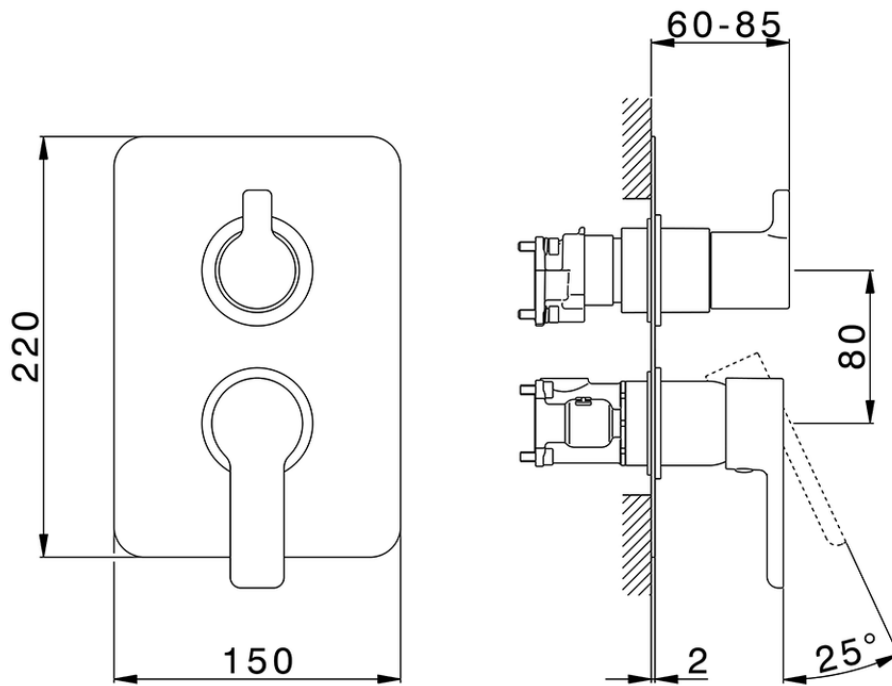

## Exposed part for Single Lever One Box Valve ONE BOX\_SF0BM030

SF0BM030

<https://en.huberitalia.com/exposed-part-for-single-lever-one-box-valve-one-box-sf0bm030>

ZB00B031

<https://en.huberitalia.com/one-box-universal-concealed-part-one-box-zb00b031>

ZB00B030

<https://en.huberitalia.com/one-box-universal-concealed-part-one-box-zb00b030>

2024-11-23