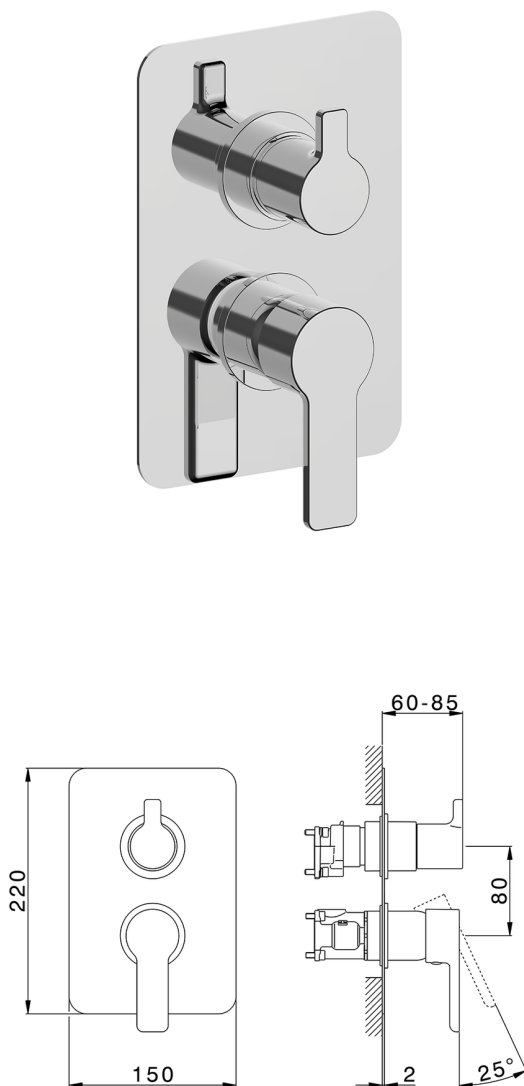

Exposed part for Single Lever One Box Valve ONE BOX_SF0BM030

MODEL **SF0BM030**

Exposed part for Single Lever One Box Valve, with 2-3 outlet diverter, Minimum depth of installation: 67 mm, without concealed part, for items ZB00B030-ZB00B031

AVAILABLE FINISHINGS

CHARACTERISTICS

Cartridge Spare Parts **ZZ97179000**

35 mm Cartridge

Installation **Concealed**

Required concealed parts **ZB00B031**

ZB00B030

Exposed part for Single Lever One Box Valve ONE BOX_SF0BM030

SF0BM030

<https://en.huberitalia.com/exposed-part-for-single-lever-one-box-valve-one-box-sf0bm030>

One Box Universal Concealed Part ONE BOX_ZB00B031

MODEL **ZB00B031**

One Box Universal Concealed Part, for 1 or 2 or 3 outlet thermostatic or single lever, without trim kit, with noise reducers, with sealing gasket

One Box Universal Concealed Part ONE BOX_ZB00B030

MODEL **ZB00B030**

One Box Universal Concealed Part, for 1 or 2 or 3 outlet thermostatic or single lever, without trim kit, without noise reducers, with sealing gasket