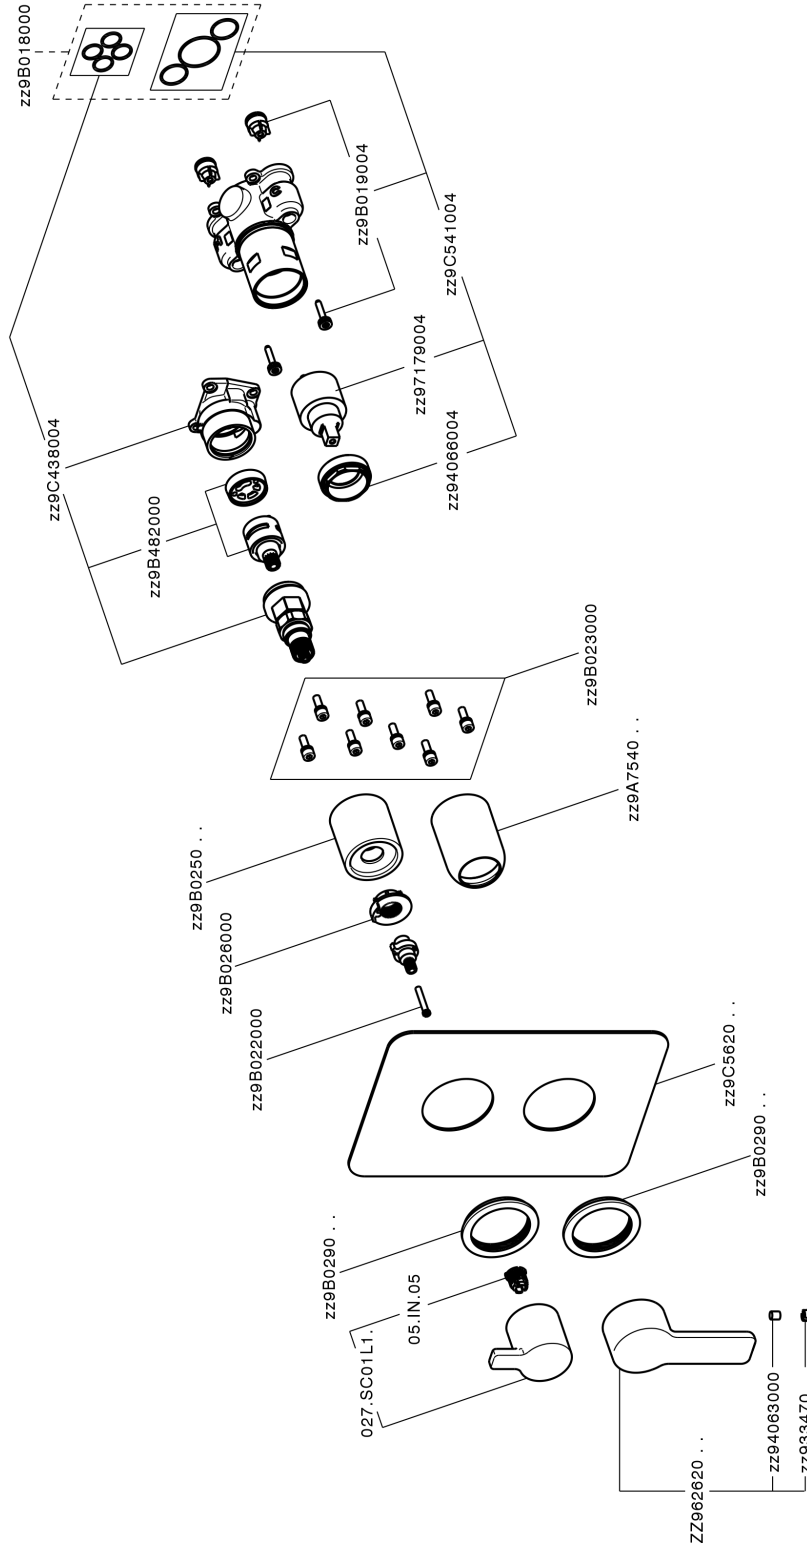

Exposed part for Single Lever One Box Valve ONE BOX_SF0BM030

MODEL **SF0BM030**

Exposed part for Single Lever One Box Valve, with 2-3 outlet diverter, Minimum depth of installation: 67 mm, without concealed part, for items ZB00B030-ZB00B031

AVAILABLE FINISHINGS

CHARACTERISTICS

Cartridge Spare Parts **ZZ97179000**

35 mm Cartridge

Installation **Concealed**

Required concealed parts **ZB00B031**

ZB00B030

Exposed part for Single Lever One Box Valve ONE BOX_SF0BM030

SF0BM030

<https://en.huberitalia.com/exposed-part-for-single-lever-one-box-valve-one-box-sf0bm030>

One Box Universal Concealed Part ONE BOX_ZB00B031

MODEL **ZB00B031**

One Box Universal Concealed Part, for 1 or 2 or 3 outlet thermostatic or single lever, without trim kit, with noise reducers, with sealing gasket