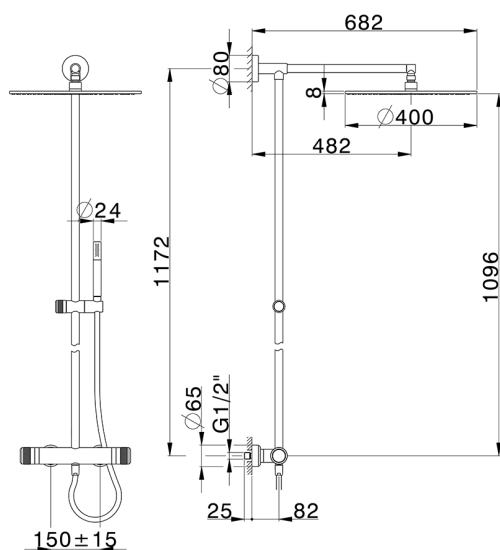

2-function Thermostatic shower set COLUMNS_CRC78030

MODEL **CRC78030**

2-function Thermostatic shower set, 2-outlet devia stop, not adjustable column, sliding hand shower holder, Brass D.24mm minimalistic one spray hand shower, D.400 mm 8 mm Brass thick round showerhead, 150 cm SUPREME smooth flexible hose

AVAILABLE FINISHINGS

-  **21** 21 Chrome
-  **2F** 2F Brushed Nickel
-  **2Q** 2Q Black Titanium

CHARACTERISTICS

Cartridge Spare Parts **22.04A.AR - ZZ97279004**

Argo 2 (long filter) Thermostatic Valve

DeviaStop

The Huber Devia Stop technology allows to adjust the water flow and to direct it to the selected output point (overhead soaker, hand shower, etc).

SafeTouch

The Huber SafeTouch system maintains the mixer body cool to the touch during operation.