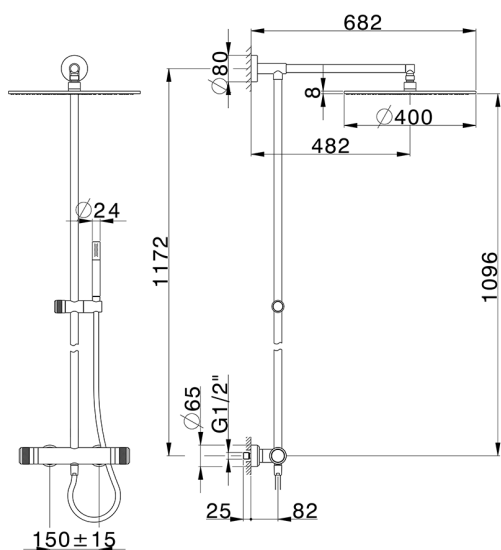

2-function Thermostatic shower set COLUMNS_CRC78030

MODEL **CRC78030**

2-function Thermostatic shower set, 2-outlet devia stop, not adjustable column, sliding hand shower holder, Brass D.24mm minimalistic one spray hand shower, D.400 mm 8 mm Brass thick round showerhead, 150 cm SUPREME smooth flexible hose

AVAILABLE FINISHINGS

-  **21** 21 Chrome
-  **2F** 2F Brushed Nickel
-  **2Q** 2Q Black Titanium

CHARACTERISTICS

Cartridge Spare Parts **22.04A.AR - ZZ97279004**

Argo 2 (long filter) Thermostatic Valve

DeviaStop

The Huber Devia Stop technology allows to adjust the water flow and to direct it to the selected output point (overhead soaker, hand shower, etc).

SafeTouch

The Huber SafeTouch system maintains the mixer body cool to the touch during operation.