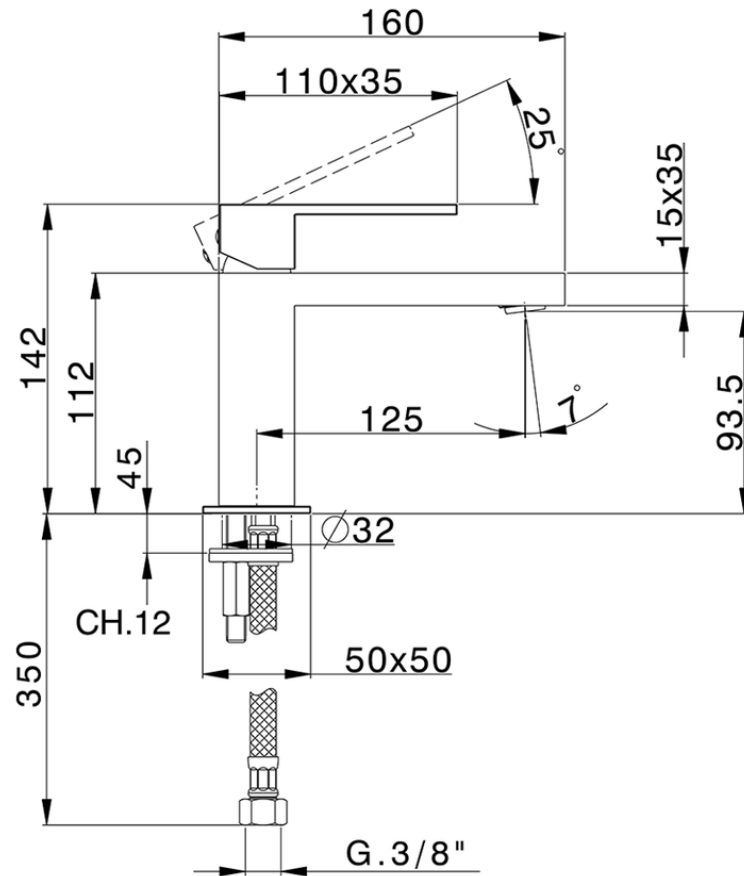

Single lever washbasin mixer NUOVA EGO_NE000544

NE000544

<https://en.huberitalia.com/single-lever-washbasin-mixer-nuova-ego-ne000544>

2024-11-22