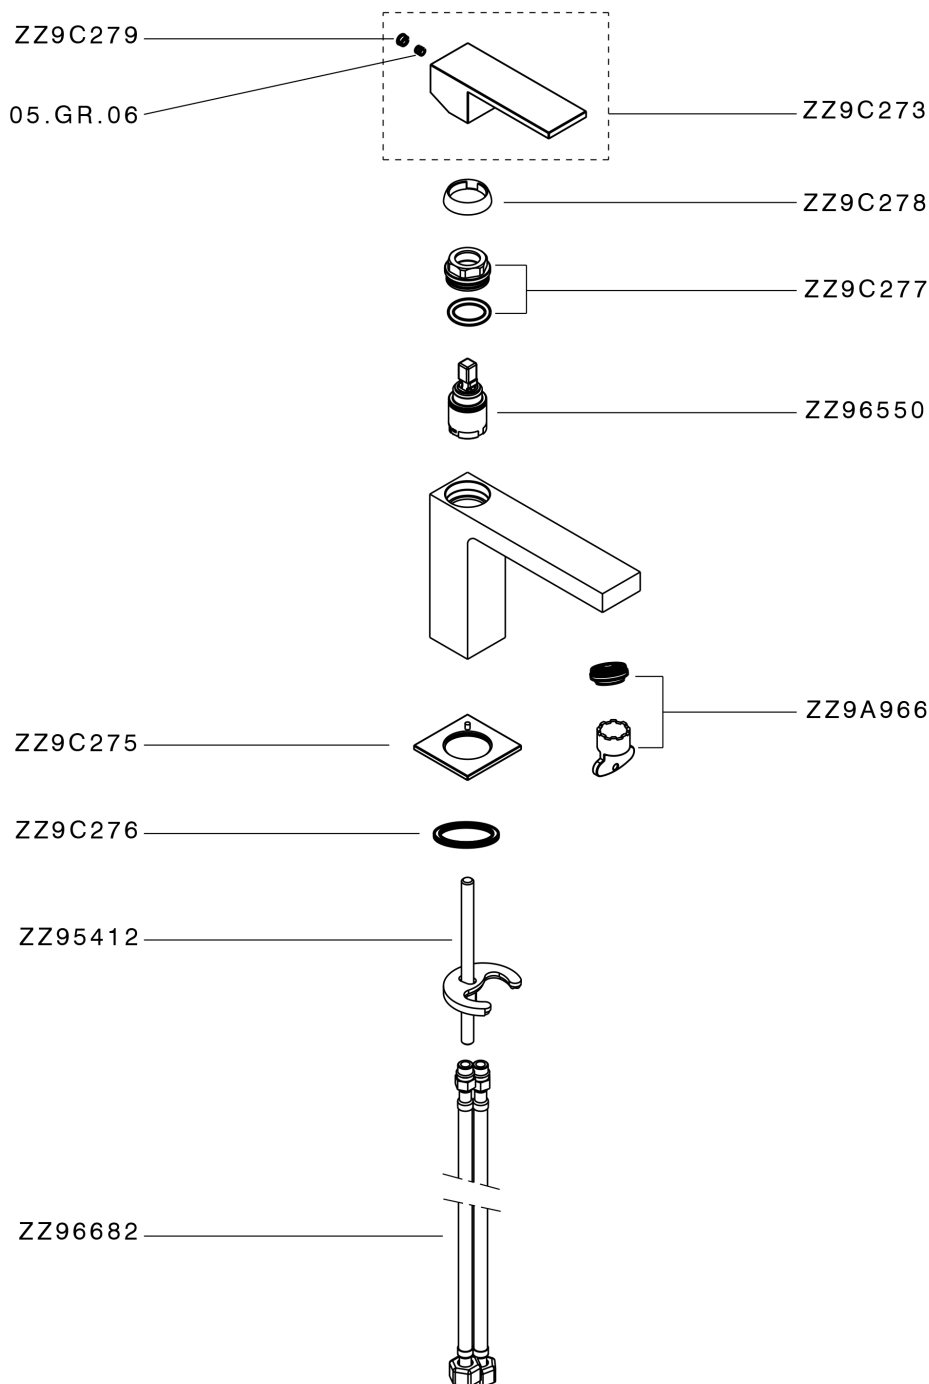

## Single lever washbasin mixer NUOVA EGO\_NE000544

NE000544

<https://en.huberitalia.com/single-lever-washbasin-mixer-nuova-ego-ne000544>

2024-11-22