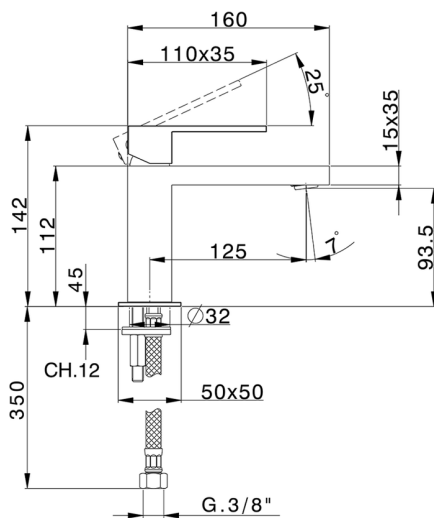

## Single lever washbasin mixer NUOVA EGO\_NE000544

MODEL **NE000544**

Single lever washbasin mixer, without automatic pop-up waste, G.3/8" stainless steel flexible hoses

### CHARACTERISTICS

Cartridge Spare Parts **ZZ96550000**

**25 mm Cartridge**

## Single lever washbasin mixer NUOVA EGO\_NE000544

NE000544

<https://en.huberitalia.com/single-lever-washbasin-mixer-nuova-ego-ne000544>

2024-11-25