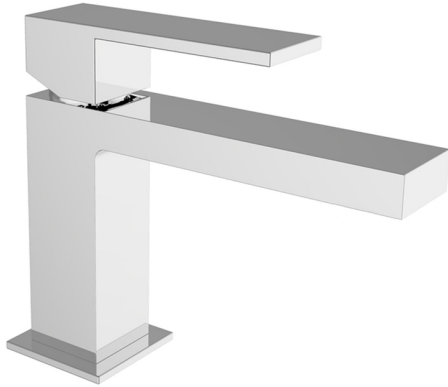

## Single lever washbasin mixer NUOVA EGO\_NE000544

MODEL **NE000544**

Single lever washbasin mixer, without automatic pop-up waste, G.3/8" stainless steel flexible hoses

### CHARACTERISTICS

Cartridge Spare Parts **ZZ96550000**

**25 mm Cartridge**

## Single lever washbasin mixer NUOVA EGO\_NE000544

NE000544

<https://en.huberitalia.com/single-lever-washbasin-mixer-nuova-ego-ne000544>

2024-11-25