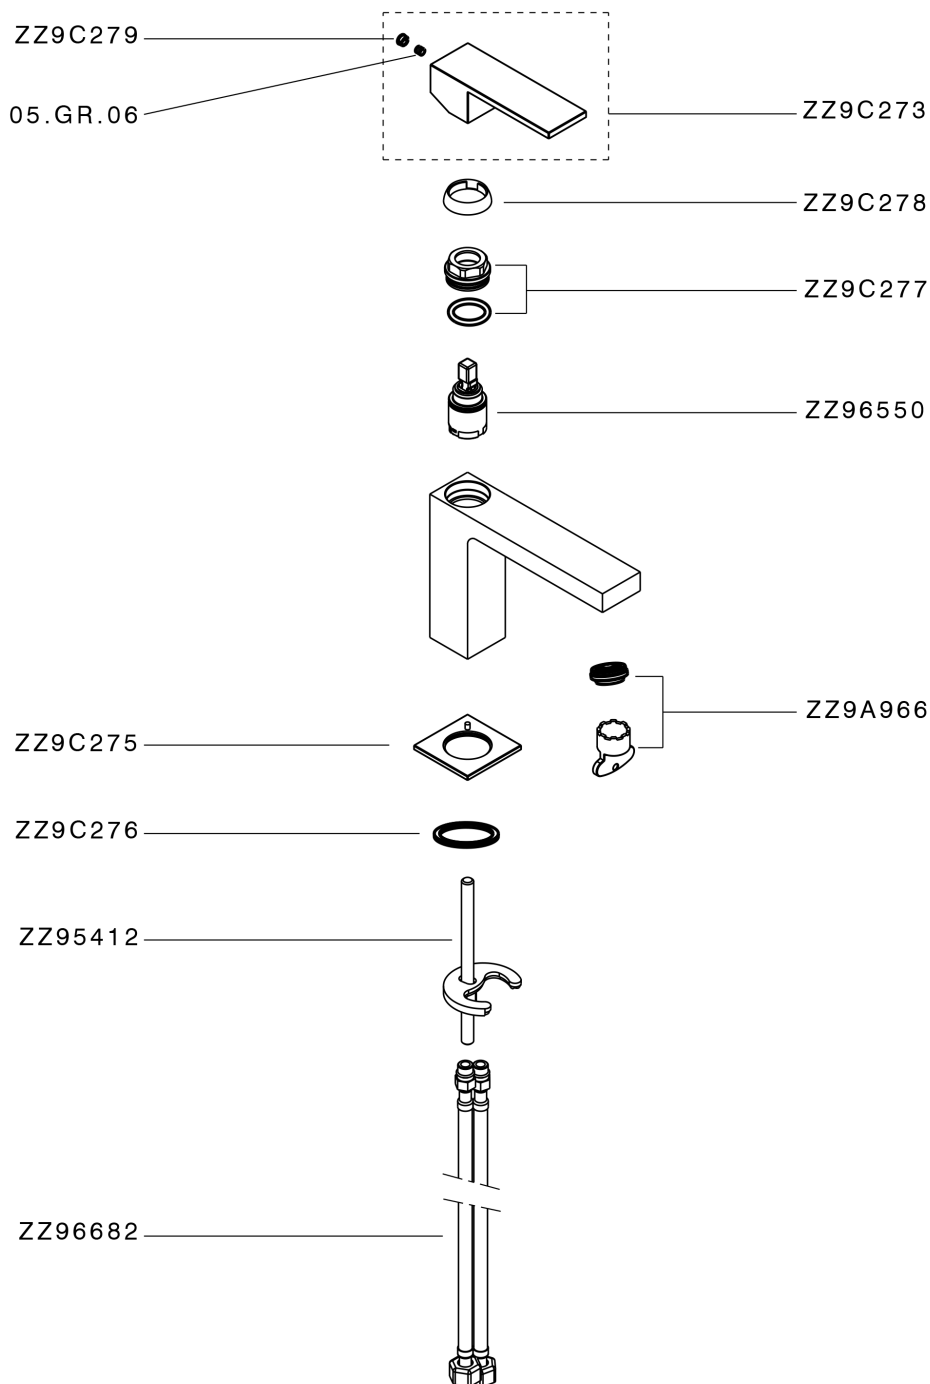

## Single lever washbasin mixer NUOVA EGO\_NE000544

MODEL **NE000544**

Single lever washbasin mixer, without automatic pop-up waste, G.3/8" stainless steel flexible hoses

### CHARACTERISTICS

Cartridge Spare Parts **ZZ96550000**

**25 mm Cartridge**

## Single lever washbasin mixer NUOVA EGO\_NE000544

NE000544

<https://en.huberitalia.com/single-lever-washbasin-mixer-nuova-ego-ne000544>

2024-11-25