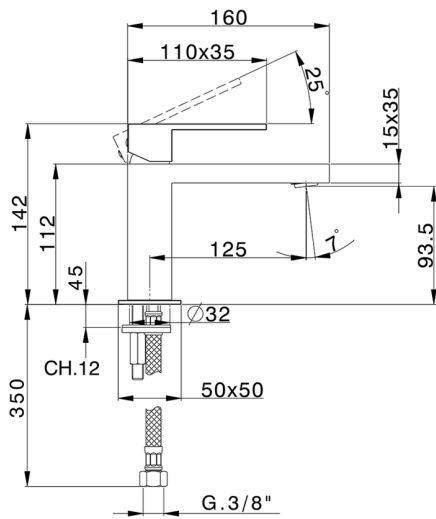

Single lever washbasin mixer NUOVA EGO_NE000544

MODEL **NE000544**

Single lever washbasin mixer, without automatic pop-up waste, G.3/8" stainless steel flexible hoses

AVAILABLE FINISHINGS

-  **21** 21 Chrome
-  **2F** 2F Brushed Nickel
-  **40** 40 Matt Black
-  **4Q** 4Q Matt White

CHARACTERISTICS

Cartridge Spare Parts **ZZ96550000**

25 mm Cartridge

Single lever washbasin mixer NUOVA EGO_NE000544

NE000544

<https://en.huberitalia.com/single-lever-washbasin-mixer-nuova-ego-ne000544>

2024-11-23