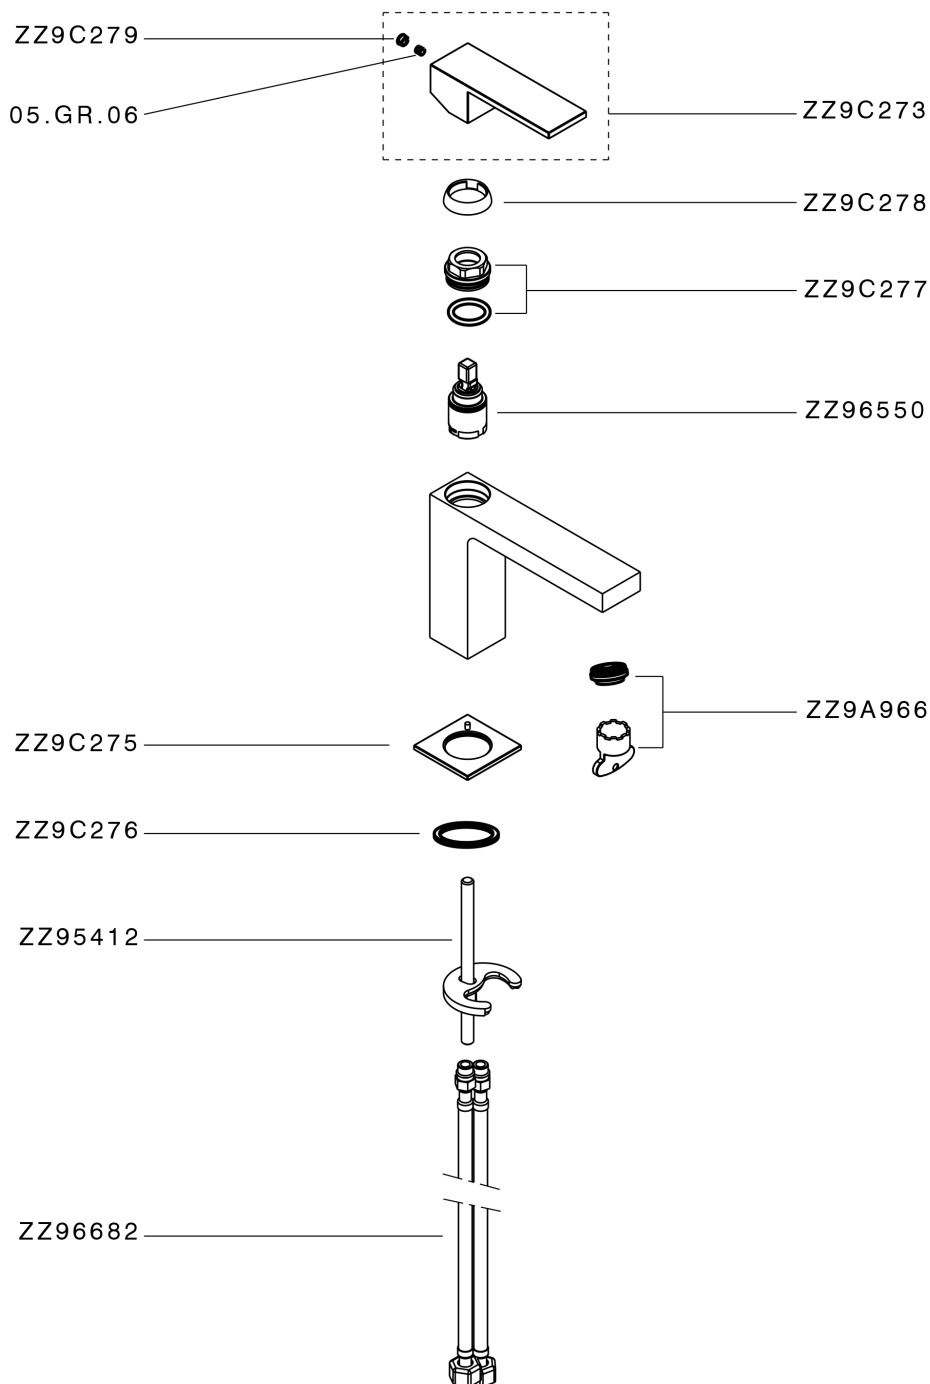

Single lever washbasin mixer NUOVA EGO_NE000544

MODEL **NE000544**

Single lever washbasin mixer, without automatic pop-up waste, G.3/8" stainless steel flexible hoses

AVAILABLE FINISHINGS

-  **21** 21 Chrome
-  **2F** 2F Brushed Nickel
-  **40** 40 Matt Black
-  **4Q** 4Q Matt White

CHARACTERISTICS

Cartridge Spare Parts **ZZ96550000**

25 mm Cartridge

Single lever washbasin mixer NUOVA EGO_NE000544

NE000544

<https://en.huberitalia.com/single-lever-washbasin-mixer-nuova-ego-ne000544>

2024-11-23