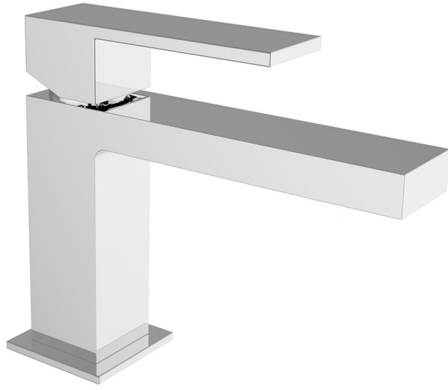

Single lever washbasin mixer NUOVA EGO_NE000544

MODEL **NE000544**

Single lever washbasin mixer, without automatic pop-up waste, G.3/8" stainless steel flexible hoses

AVAILABLE FINISHINGS

-  **21** 21 Chrome
-  **2F** 2F Brushed Nickel
-  **40** 40 Matt Black
-  **4Q** 4Q Matt White

CHARACTERISTICS

Cartridge Spare Parts **ZZ96550000**

25 mm Cartridge

Single lever washbasin mixer NUOVA EGO_NE000544

NE000544

<https://en.huberitalia.com/single-lever-washbasin-mixer-nuova-ego-ne000544>

2024-11-23