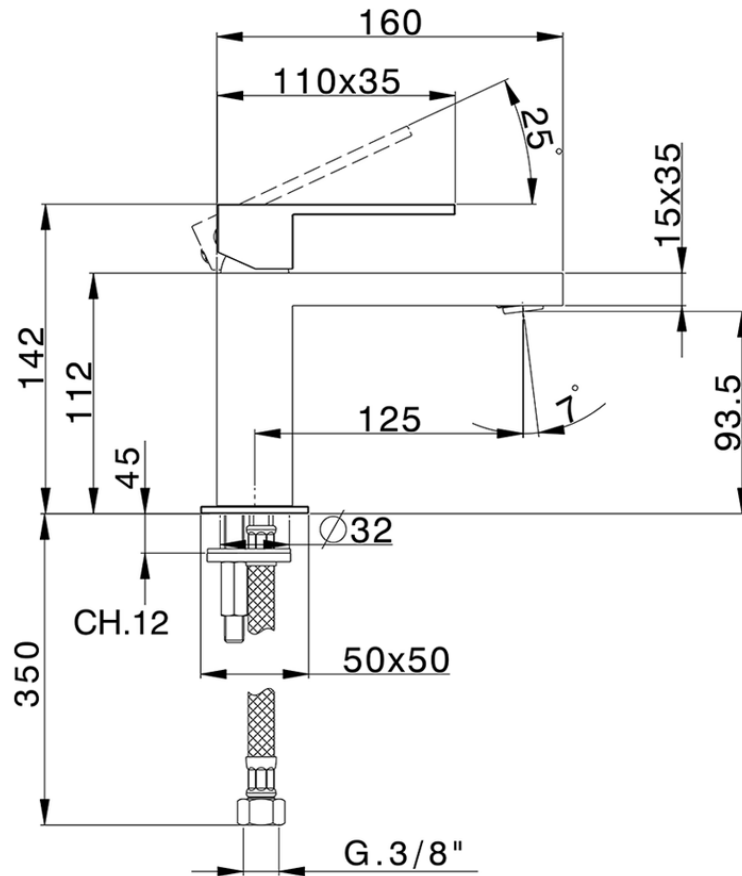

Single lever washbasin mixer NUOVA EGO_NE000544

NE000544

<https://en.huberitalia.com/single-lever-washbasin-mixer-nuova-ego-ne000544>

2024-11-21