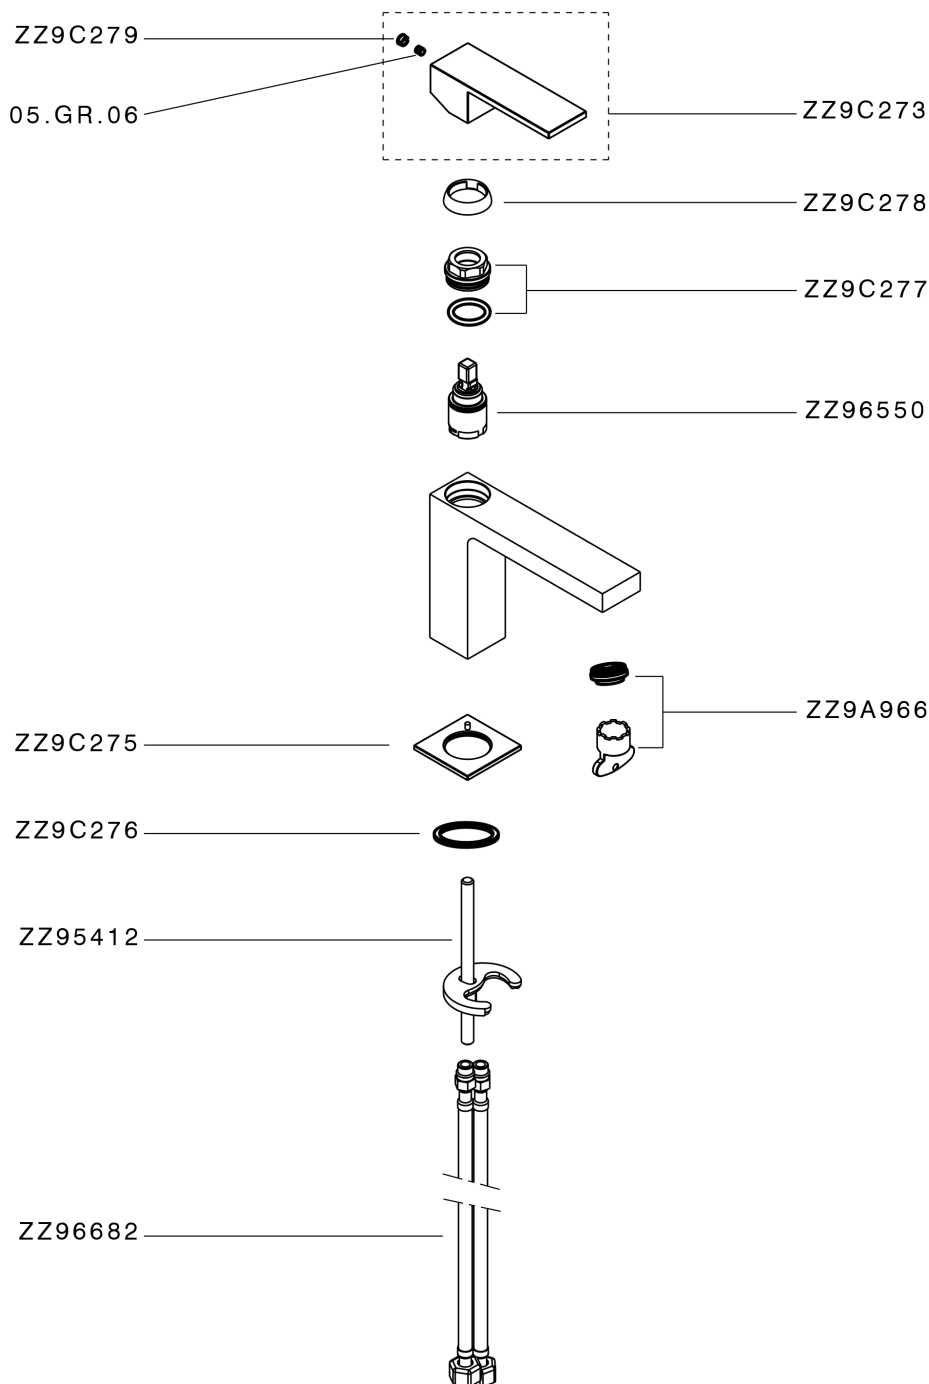

Single lever washbasin mixer NUOVA EGO_NE000544

NE000544

<https://en.huberitalia.com/single-lever-washbasin-mixer-nuova-ego-ne000544>

2024-11-21