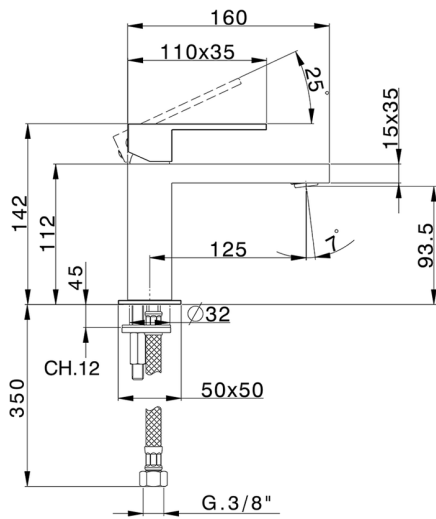

Single lever washbasin mixer NUOVA EGO_NE000544

MODEL **NE000544**

Single lever washbasin mixer, without automatic pop-up waste, G.3/8" stainless steel flexible hoses

AVAILABLE FINISHINGS

-  **21** 21 Chrome
-  **2F** 2F Brushed Nickel
-  **40** 40 Matt Black
-  **4Q** 4Q Matt White

CHARACTERISTICS

Cartridge Spare Parts **ZZ96550000**

25 mm Cartridge

Single lever washbasin mixer NUOVA EGO_NE000544

NE000544

<https://en.huberitalia.com/single-lever-washbasin-mixer-nuova-ego-ne000544>

2024-11-24