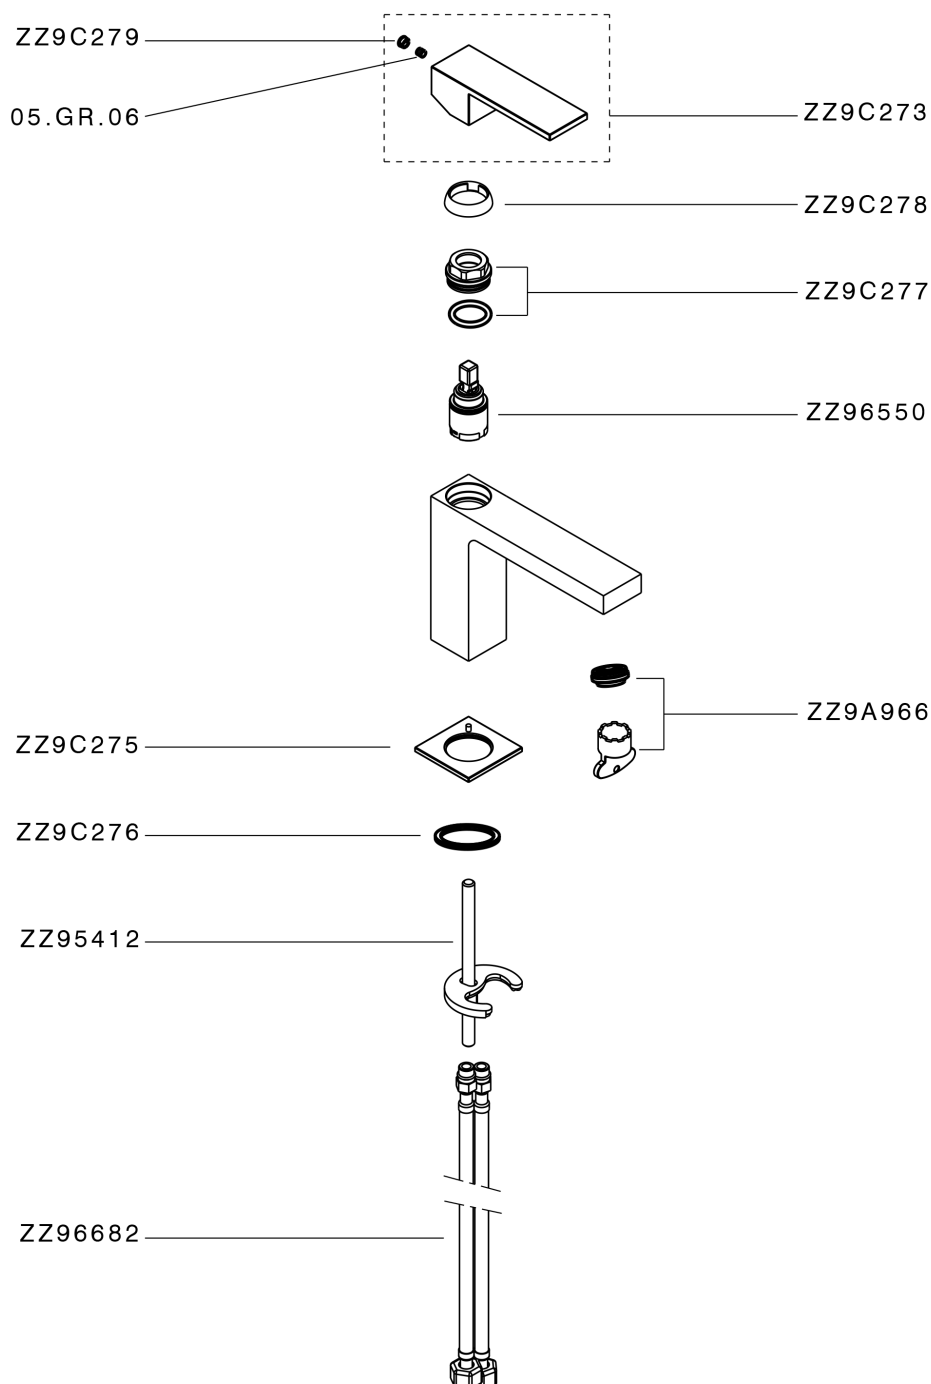

Single lever washbasin mixer NUOVA EGO_NE000544

MODEL **NE000544**

Single lever washbasin mixer, without automatic pop-up waste, G.3/8" stainless steel flexible hoses

AVAILABLE FINISHINGS

-  **21** 21 Chrome
-  **2F** 2F Brushed Nickel
-  **40** 40 Matt Black
-  **4Q** 4Q Matt White

CHARACTERISTICS

Cartridge Spare Parts **ZZ96550000**

25 mm Cartridge

Single lever washbasin mixer NUOVA EGO_NE000544

NE000544

<https://en.huberitalia.com/single-lever-washbasin-mixer-nuova-ego-ne000544>

2024-11-24