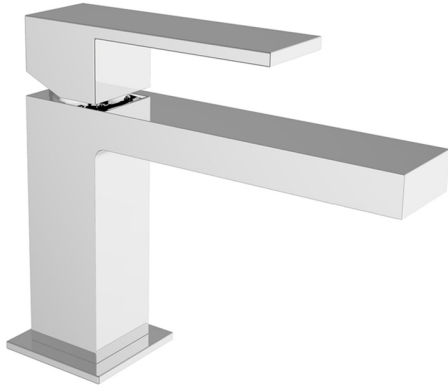

Single lever washbasin mixer NUOVA EGO_NE000544

MODEL **NE000544**

Single lever washbasin mixer, without automatic pop-up waste, G.3/8" stainless steel flexible hoses

AVAILABLE FINISHINGS

-  **21** 21 Chrome
-  **2F** 2F Brushed Nickel
-  **40** 40 Matt Black
-  **4Q** 4Q Matt White

CHARACTERISTICS

Cartridge Spare Parts **ZZ96550000**

25 mm Cartridge

Single lever washbasin mixer NUOVA EGO_NE000544

NE000544

<https://en.huberitalia.com/single-lever-washbasin-mixer-nuova-ego-ne000544>

2024-11-24