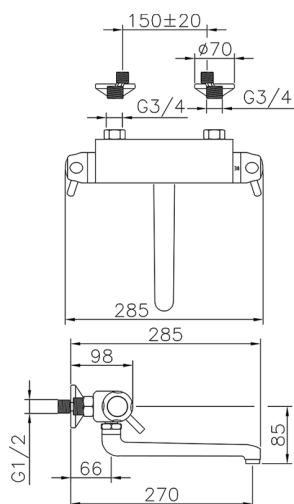

Wall mounted Thermostatic sink mixer THERMO_CPT70010

MODEL **CPT70010**

Wall mounted Thermostatic sink mixer, swivel spout

AVAILABLE FINISHINGS

CHARACTERISTICS

Cartridge Spare Parts **24.02AB.PL**

12x32 Plus Thermostatic Valve