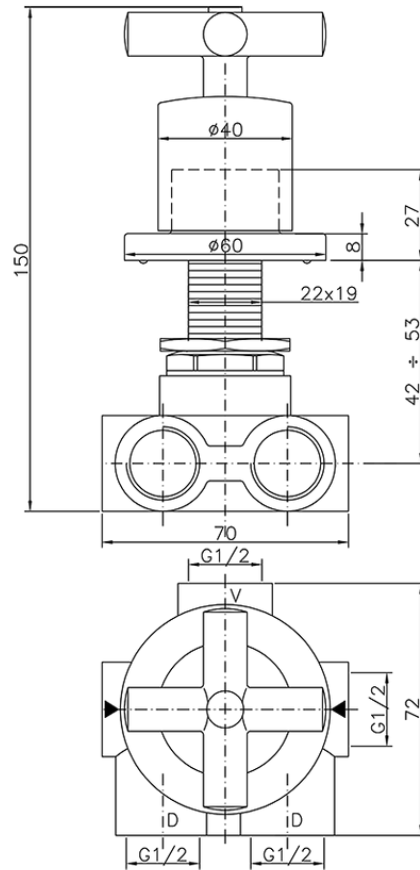

Concealed 3-outlet diverter SUITE\_SU000270

SU000270

<https://en.huberitalia.com/concealed-3-outlet-diverter-suite-su000270>

2026-04-08