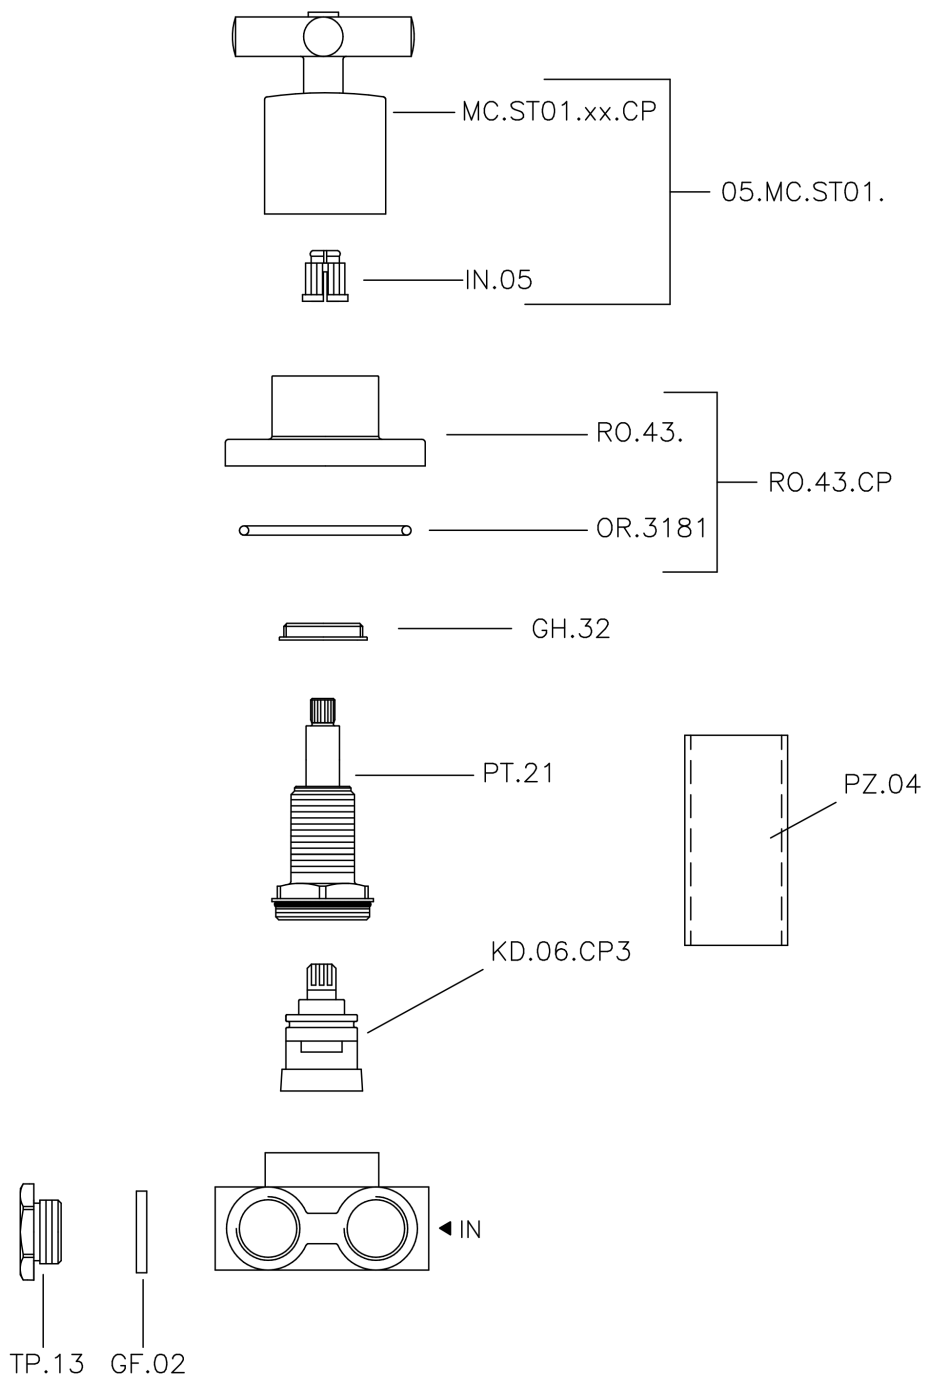

Concealed 3-outlet diverter SUITE_SU000270

SU000270

<https://en.huberitalia.com/concealed-3-outlet-diverter-suite-su000270>

2026-04-08