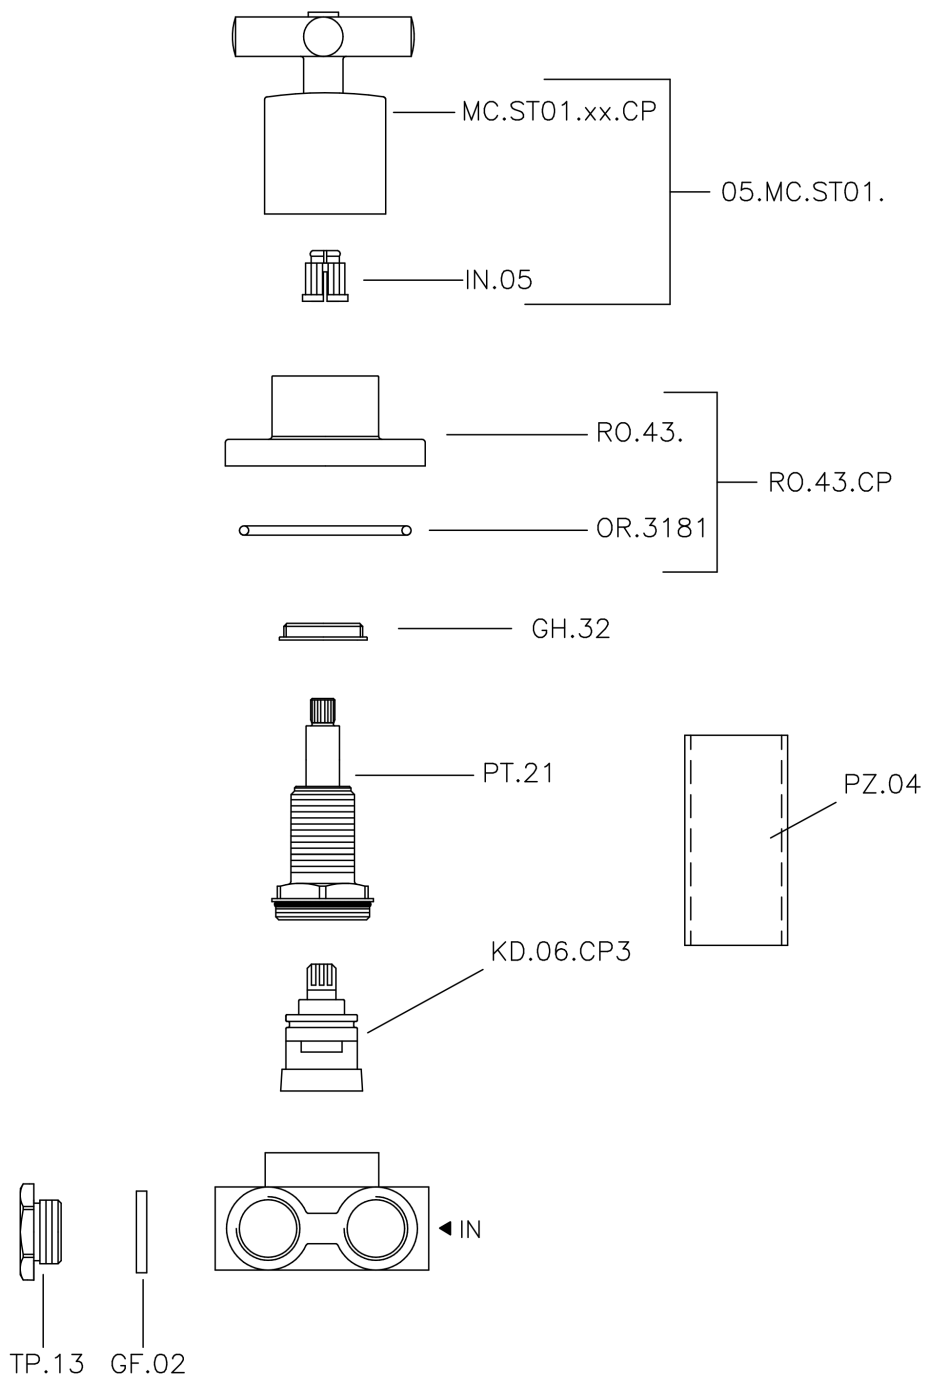

## Concealed 3-outlet diverter SUITE\_SU000270

MODEL **SU000270**

Concealed 3-outlet diverter, 1/2" F outlet

### CHARACTERISTICS

Installation **Concealed**

## Concealed 3-outlet diverter SUITE\_SU000270

SU000270

<https://en.huberitalia.com/concealed-3-outlet-diverter-suite-su000270>

2026-04-12