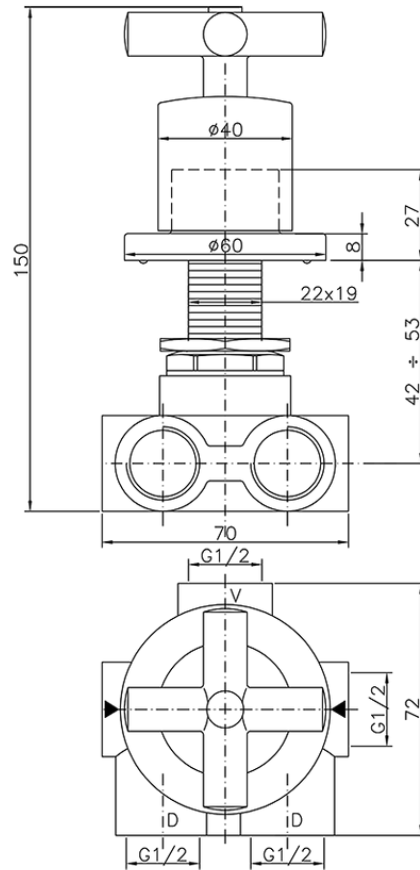

Concealed 3-outlet diverter SUITE_SU000270

SU000270

<https://en.huberitalia.com/concealed-3-outlet-diverter-suite-su000270>

2026-06-10