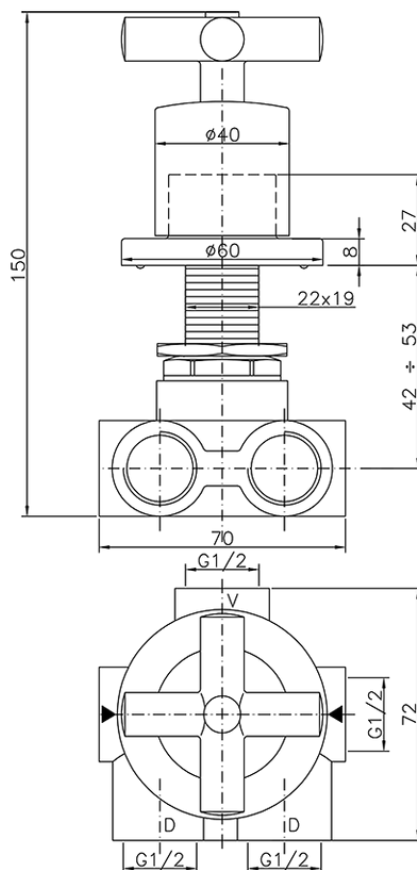

Concealed 3-outlet diverter SUITE_SU000270

SU000270

<https://en.huberitalia.com/concealed-3-outlet-diverter-suite-su000270>

2026-06-05