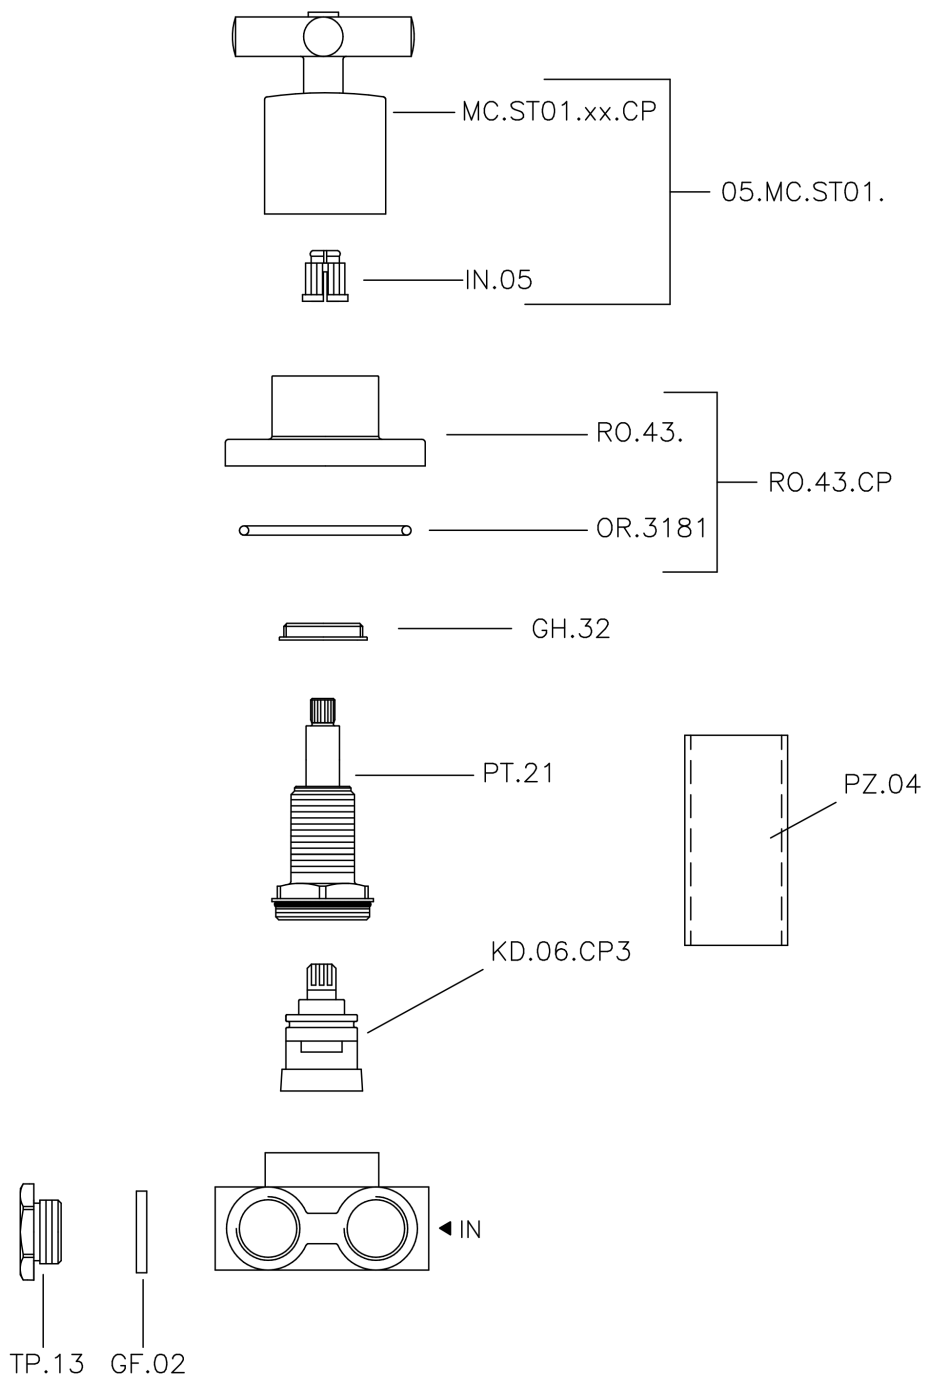

Concealed 3-outlet diverter SUITE_SU000270

SU000270

<https://en.huberitalia.com/concealed-3-outlet-diverter-suite-su000270>

2026-04-05