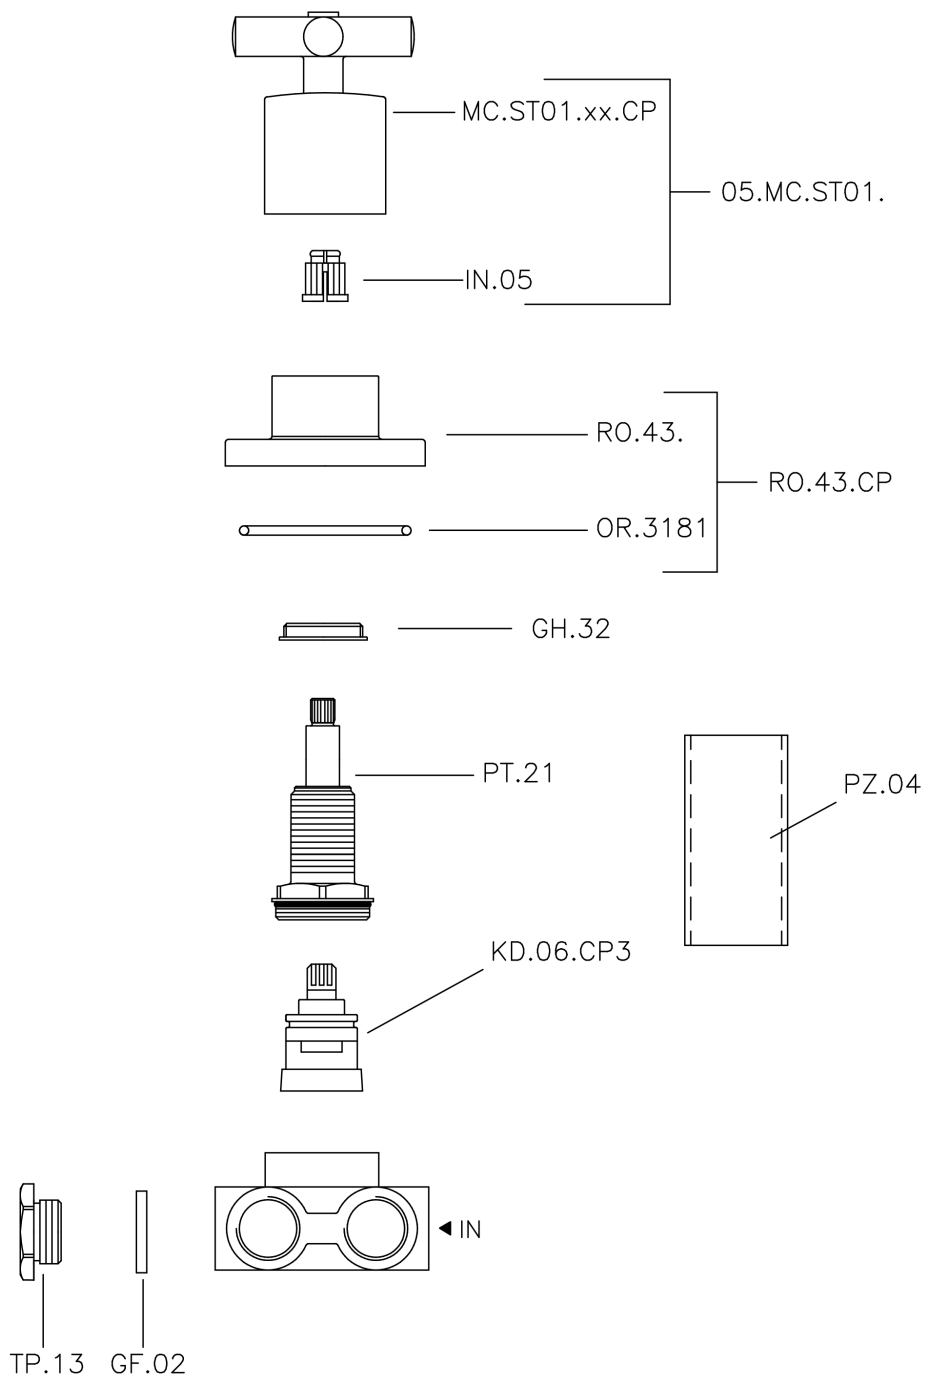

Concealed 3-outlet diverter SUITE_SU000270

SU000270

<https://en.huberitalia.com/concealed-3-outlet-diverter-suite-su000270>

2026-01-13