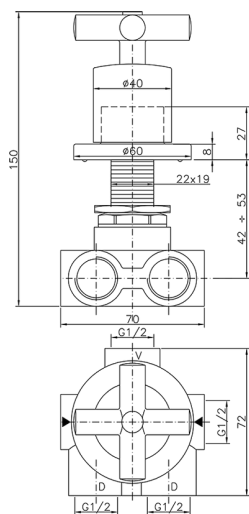

Concealed 3-outlet diverter SUITE_SU000270

MODEL **SU000270**

Concealed 3-outlet diverter, 1/2" F outlet

AVAILABLE FINISHINGS

-  **21** 21 Chrome
-  **40** 40 Matt Black
-  **2F** 2F Brushed Nickel
-  **2W** 2W Brushed Gold

CHARACTERISTICS

Installation **Concealed**

Concealed 3-outlet diverter SUITE_SU000270

SU000270

<https://en.huberitalia.com/concealed-3-outlet-diverter-suite-su000270>

2026-04-08