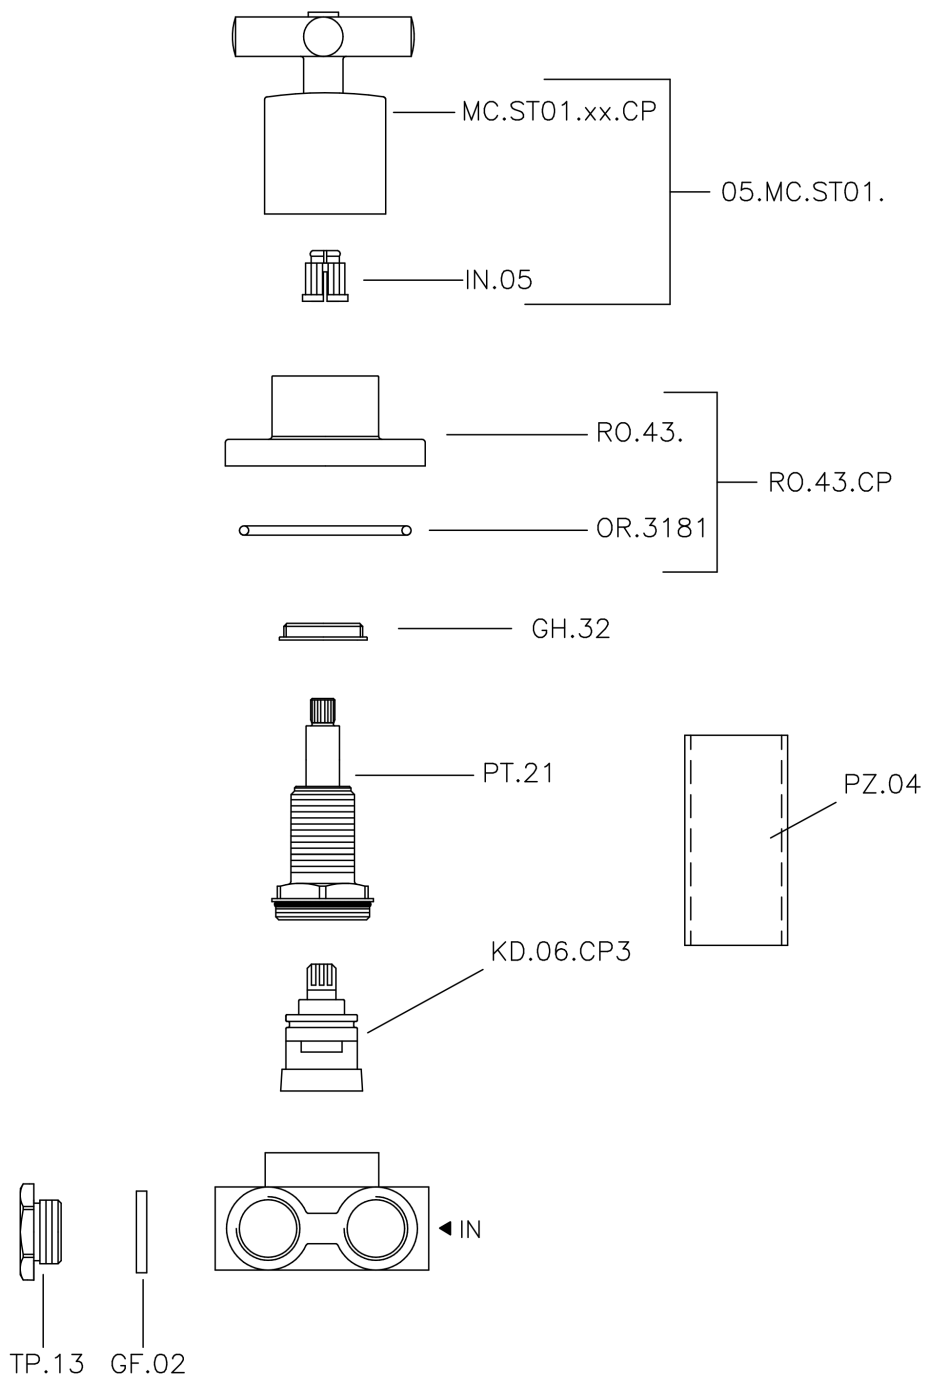

Concealed 3-outlet diverter SUITE_SU000270

MODEL **SU000270**

Concealed 3-outlet diverter, 1/2" F outlet

AVAILABLE FINISHINGS

-  **21** 21 Chrome
-  **40** 40 Matt Black
-  **2F** 2F Brushed Nickel
-  **2W** 2W Brushed Gold

CHARACTERISTICS

Installation **Concealed**

Concealed 3-outlet diverter SUITE_SU000270

SU000270

<https://en.huberitalia.com/concealed-3-outlet-diverter-suite-su000270>

2026-06-06