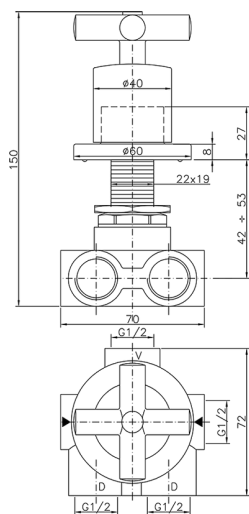

Concealed 3-outlet diverter SUITE_SU000270

MODEL **SU000270**

Concealed 3-outlet diverter, 1/2" F outlet

AVAILABLE FINISHINGS

-  **21** 21 Chrome
-  **40** 40 Matt Black
-  **2F** 2F Brushed Nickel
-  **2W** 2W Brushed Gold

CHARACTERISTICS

Installation **Concealed**

Concealed 3-outlet diverter SUITE_SU000270

SU000270

<https://en.huberitalia.com/concealed-3-outlet-diverter-suite-su000270>

2026-06-06