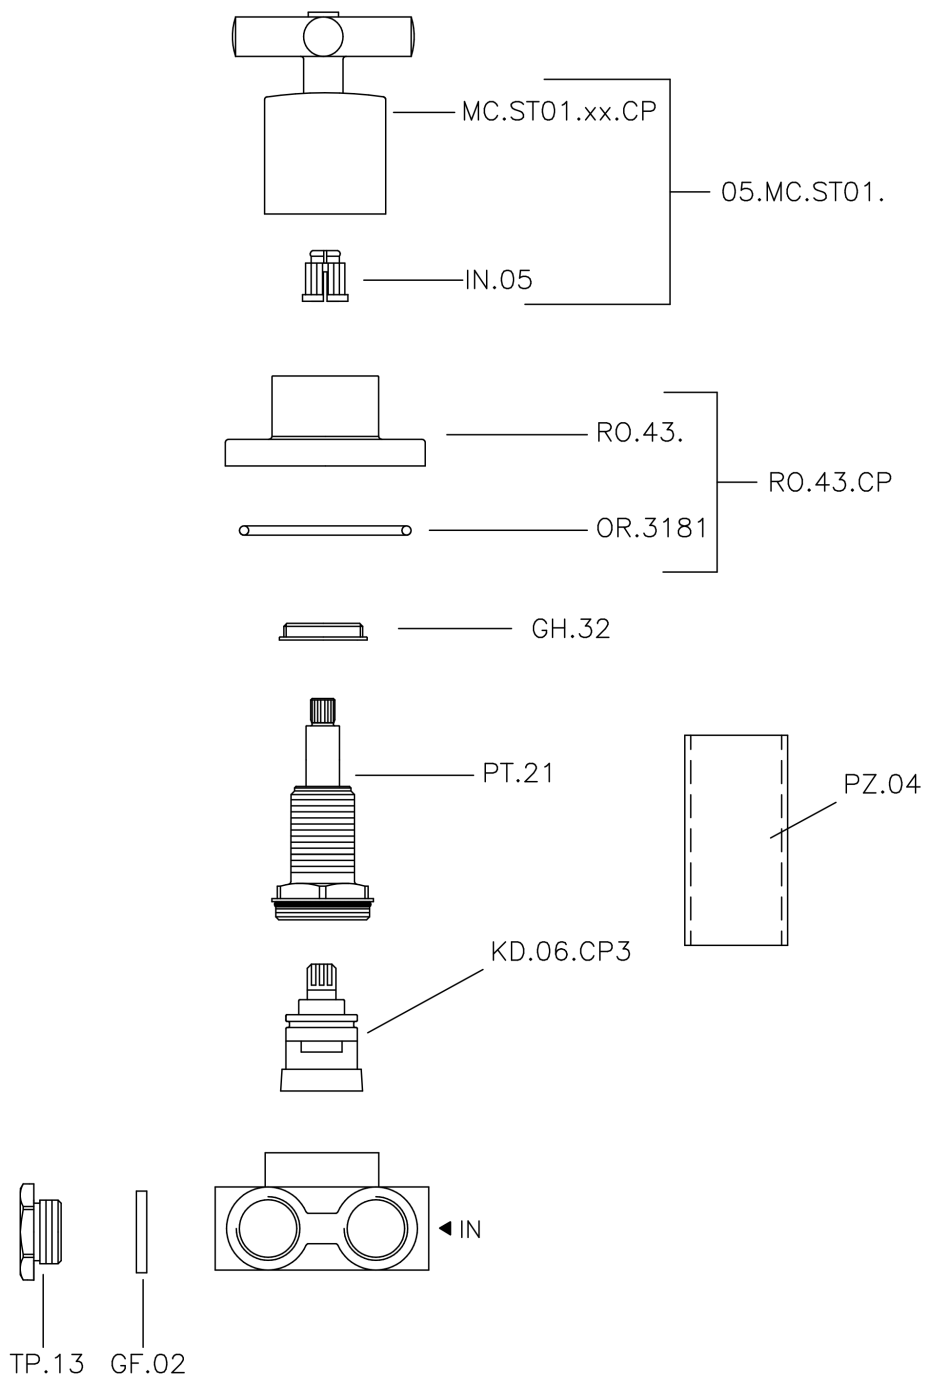

Concealed 3-outlet diverter SUITE_SU000270

MODEL **SU000270**

Concealed 3-outlet diverter, 1/2" F outlet

AVAILABLE FINISHINGS

-  **21** 21 Chrome
-  **40** 40 Matt Black
-  **2F** 2F Brushed Nickel
-  **2W** 2W Brushed Gold

CHARACTERISTICS

Installation **Concealed**

Concealed 3-outlet diverter SUITE_SU000270

SU000270

<https://en.huberitalia.com/concealed-3-outlet-diverter-suite-su000270>

2026-04-08