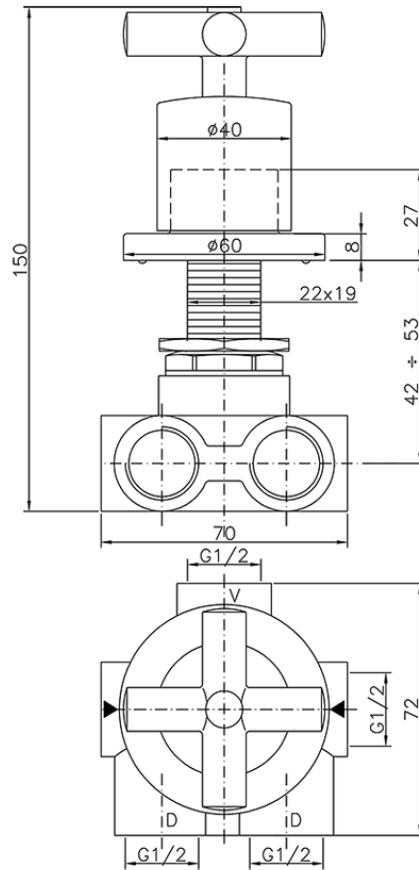

Concealed 3-outlet diverter SUITE_SU000270

SU000270

<https://en.huberitalia.com/concealed-3-outlet-diverter-suite-su000270>

2026-06-06