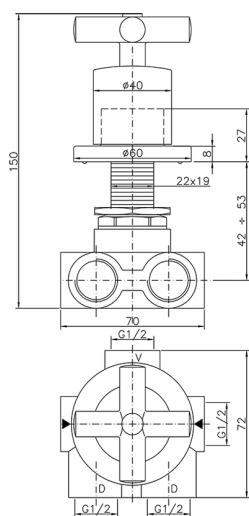

Concealed 3-outlet diverter SUITE_SU000270

MODEL **SU000270**

Concealed 3-outlet diverter, 1/2" F outlet

AVAILABLE FINISHINGS

- **21** 21 Chrome
- **40** 40 Matt Black
- **2F** 2F Brushed Nickel
- **2W** 2W Brushed Gold

CHARACTERISTICS

Installation **Concealed**