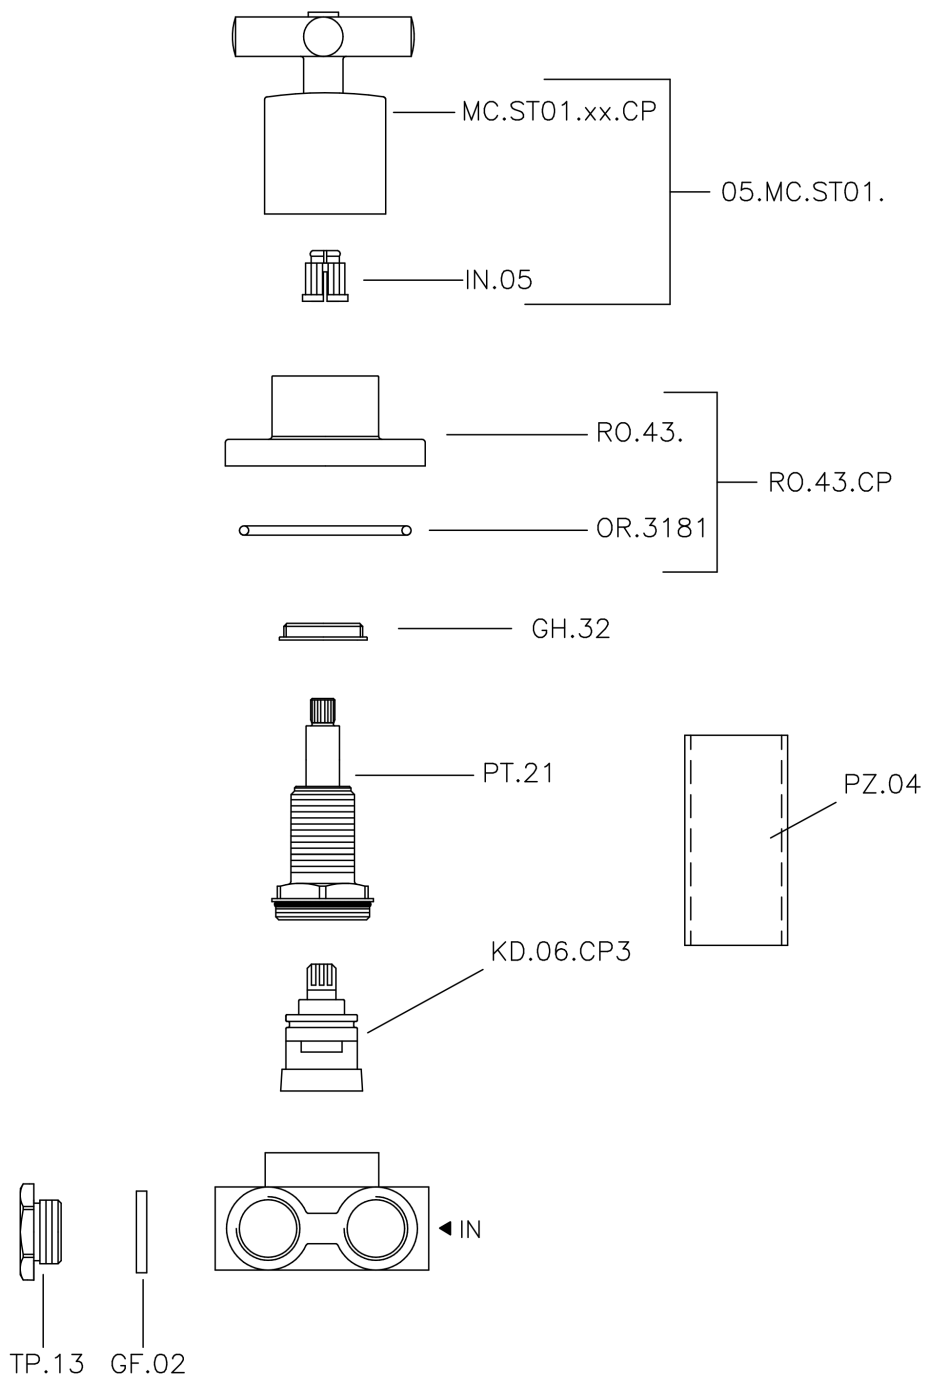

## Concealed 3-outlet diverter SUITE\_SU000270

MODEL **SU000270**

Concealed 3-outlet diverter, 1/2" F outlet

### CHARACTERISTICS

Installation **Concealed**

## Concealed 3-outlet diverter SUITE\_SU000270

SU000270

<https://en.huberitalia.com/concealed-3-outlet-diverter-suite-su000270>

2026-06-10