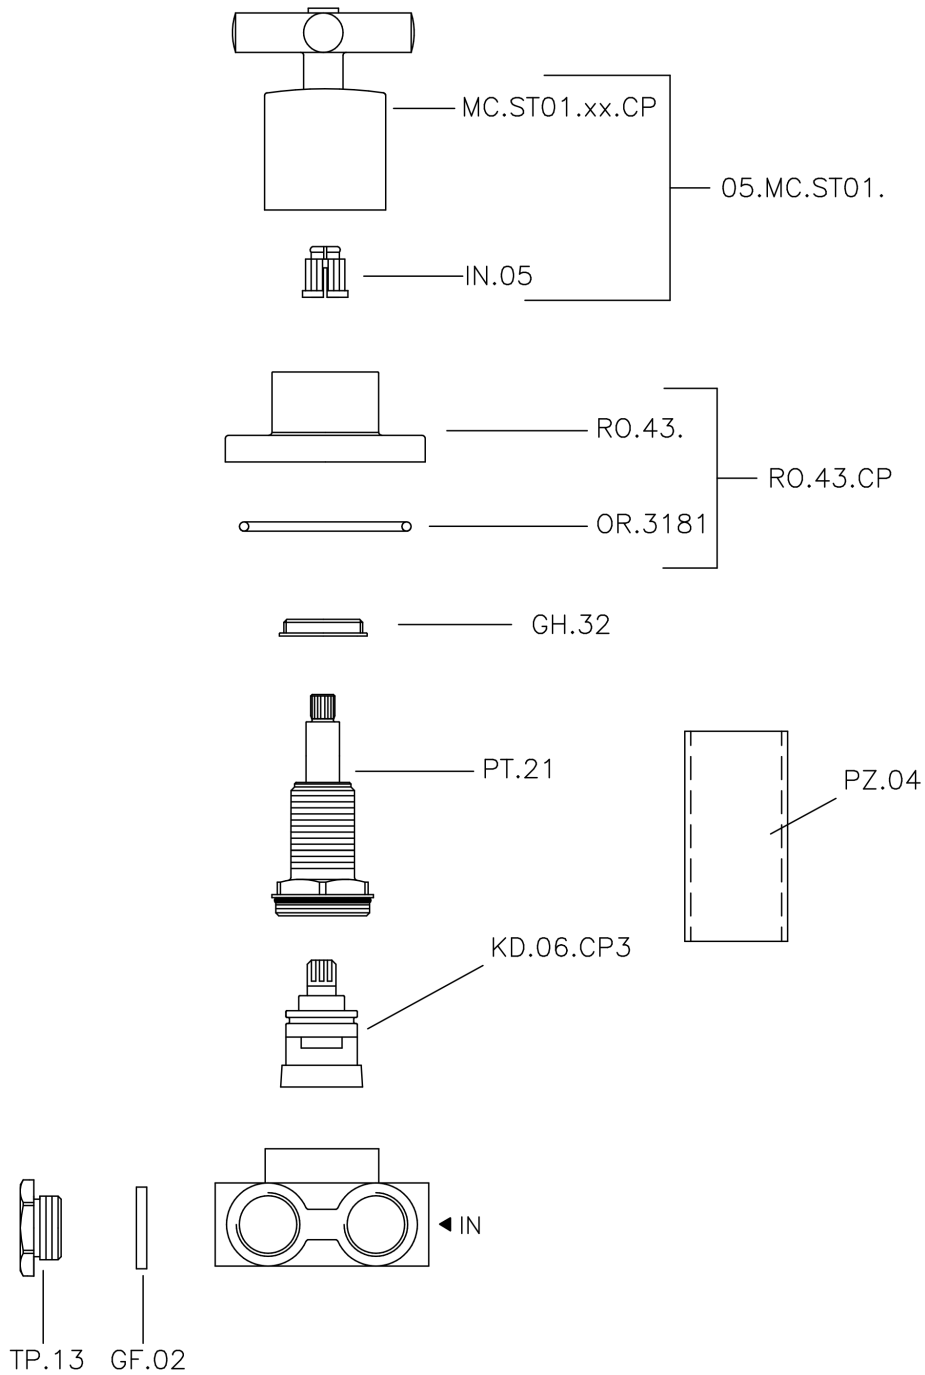

## Concealed 3-outlet diverter SUITE\_SU000270

MODEL **SU000270**

Concealed 3-outlet diverter, 1/2" F outlet

### CHARACTERISTICS

Installation **Concealed**

## Concealed 3-outlet diverter SUITE\_SU000270

SU000270

<https://en.huberitalia.com/concealed-3-outlet-diverter-suite-su000270>

2026-06-13