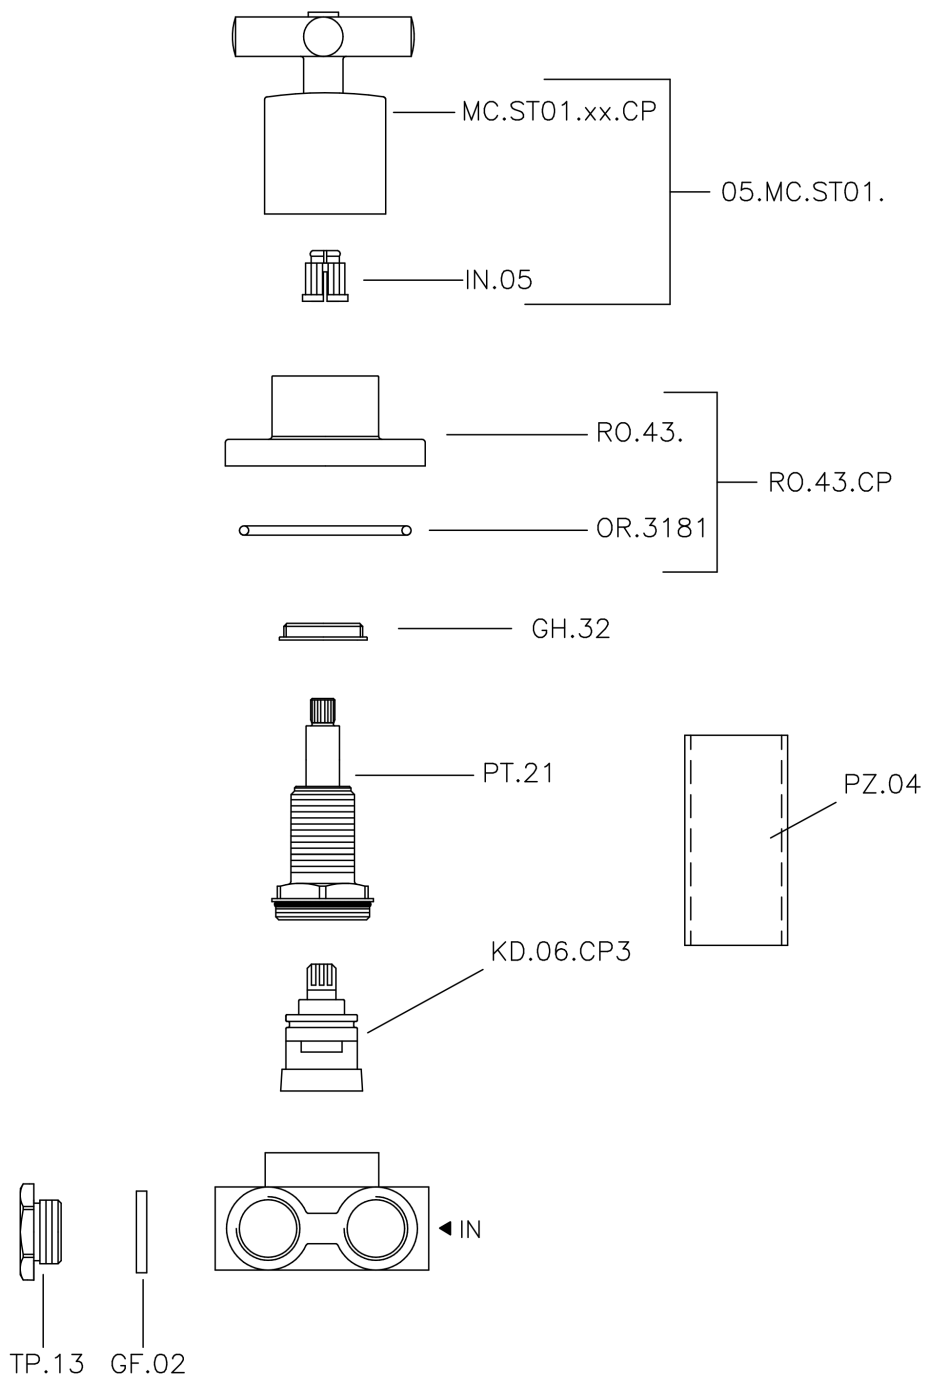

## Concealed 3-outlet diverter SUITE\_SU000270

MODEL **SU000270**

Concealed 3-outlet diverter, 1/2" F outlet

### CHARACTERISTICS

Installation **Concealed**

## Concealed 3-outlet diverter SUITE\_SU000270

SU000270

<https://en.huberitalia.com/concealed-3-outlet-diverter-suite-su000270>

2026-04-10