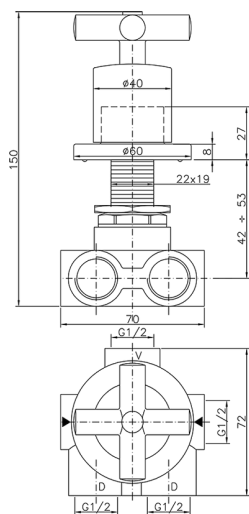

Concealed 3-outlet diverter SUITE_SU000270

MODEL **SU000270**

Concealed 3-outlet diverter, 1/2" F outlet

AVAILABLE FINISHINGS

- **21** 21 Chrome
- **40** 40 Matt Black
- **2F** 2F Brushed Nickel
- **2W** 2W Brushed Gold

CHARACTERISTICS

Installation **Concealed**