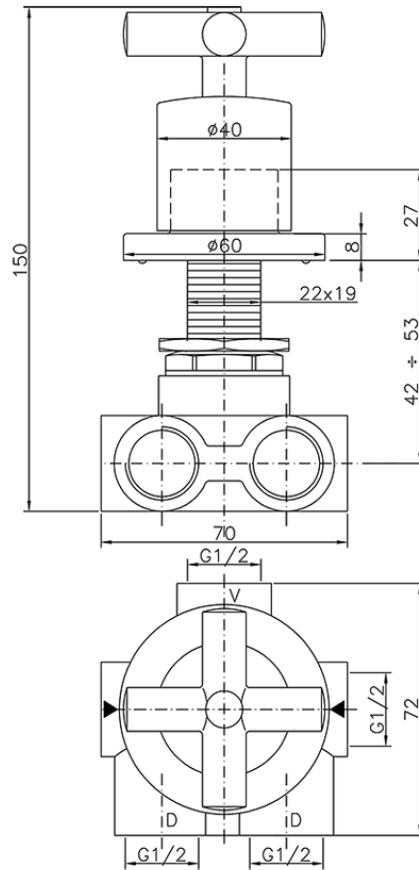

Concealed 3-outlet diverter SUITE_SU000270

SU000270

<https://en.huberitalia.com/concealed-3-outlet-diverter-suite-su000270>

2026-04-06