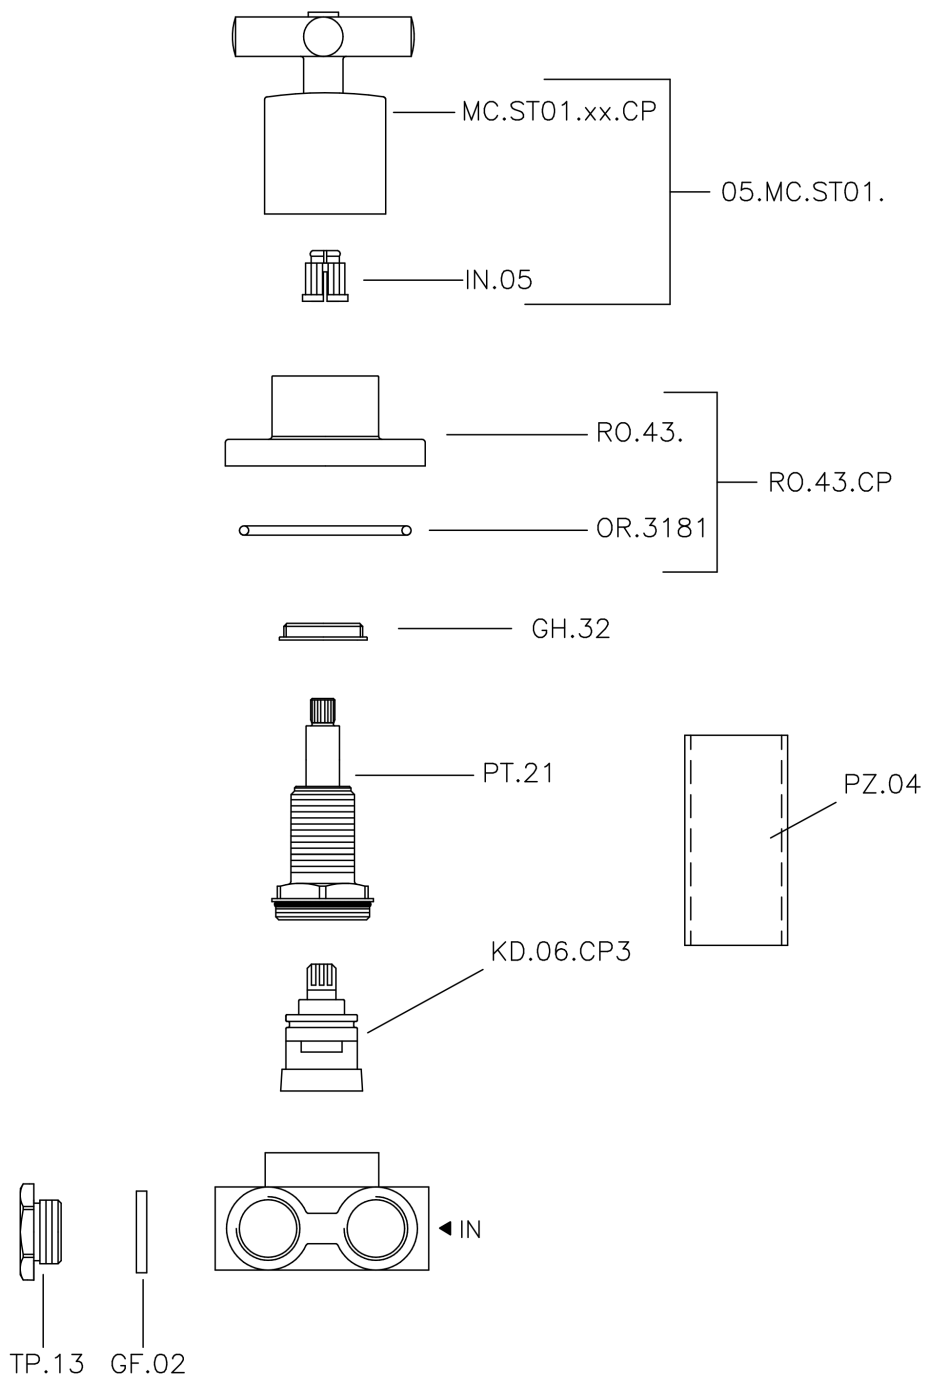

## Concealed 3-outlet diverter SUITE\_SU000270

SU000270

<https://en.huberitalia.com/concealed-3-outlet-diverter-suite-su000270>

2026-05-15