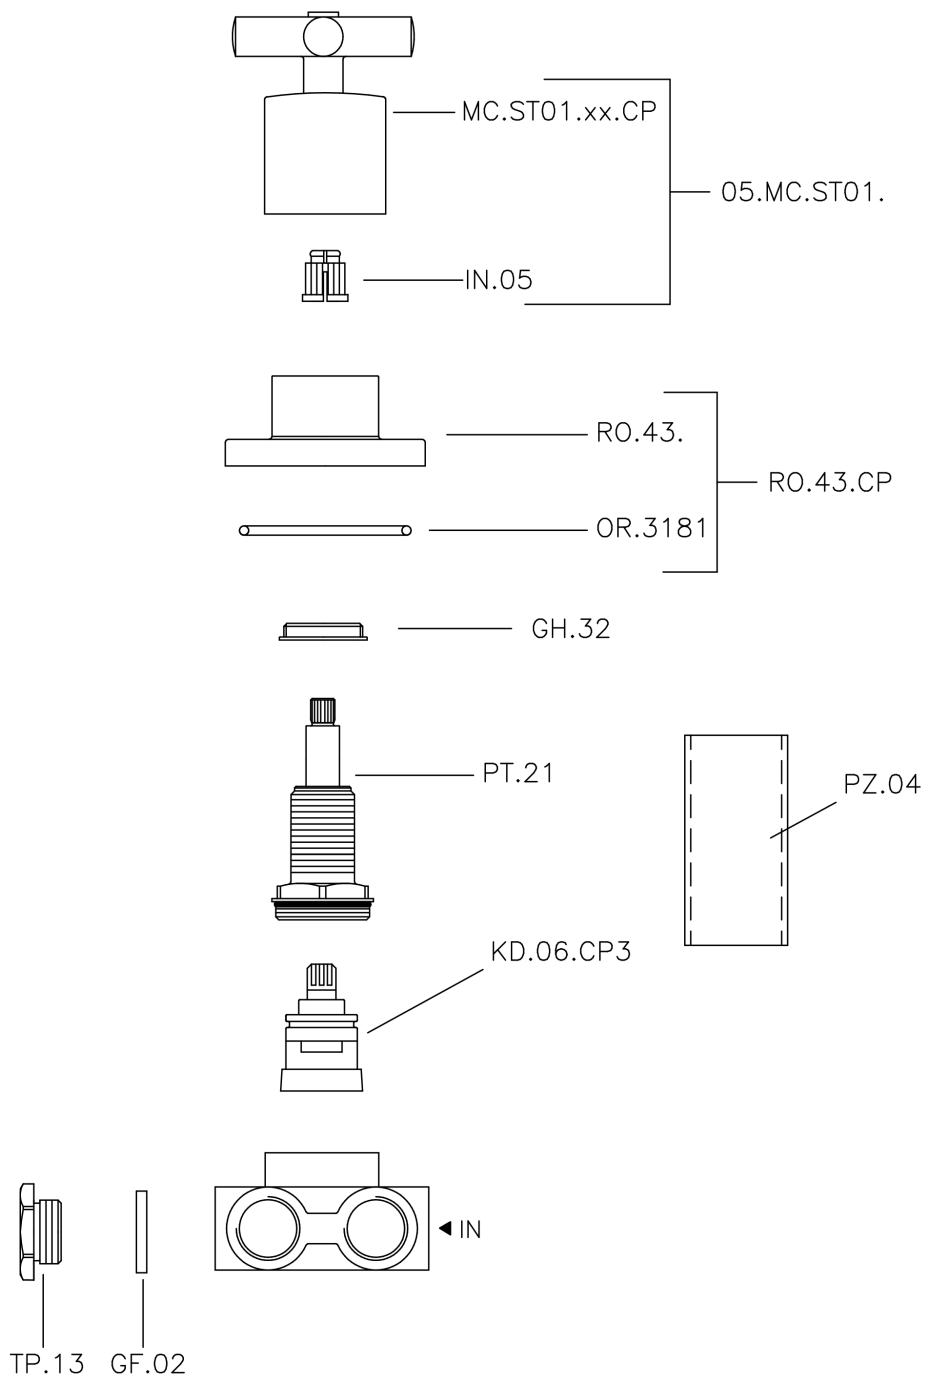

Concealed 3-outlet diverter SUITE_SU000270

SU000270

<https://en.huberitalia.com/concealed-3-outlet-diverter-suite-su000270>

2026-02-24