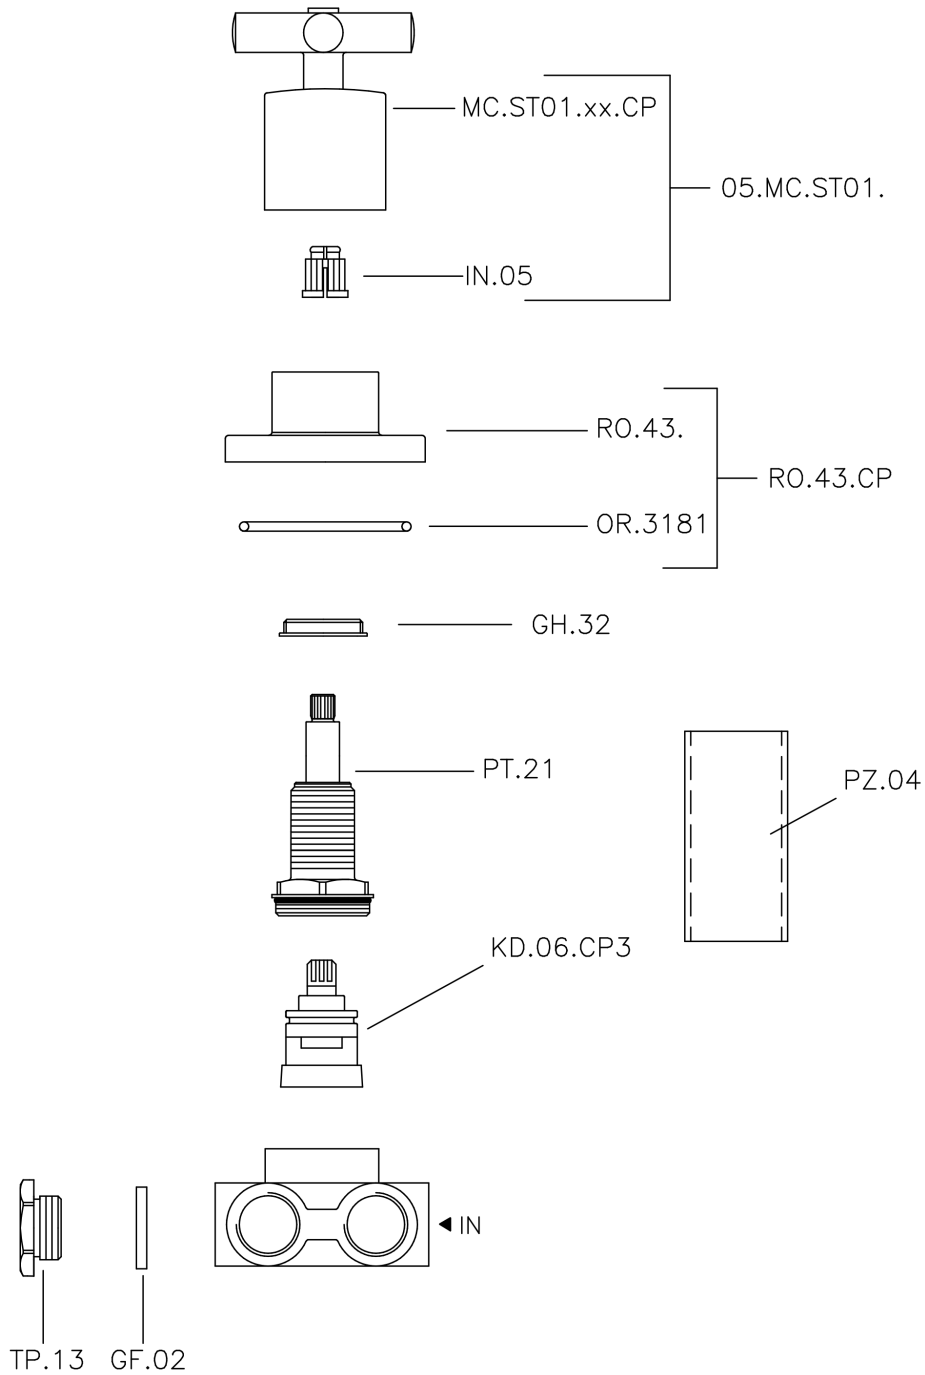

Concealed 3-outlet diverter SUITE_SU000270

SU000270

<https://en.huberitalia.com/concealed-3-outlet-diverter-suite-su000270>

2026-04-06