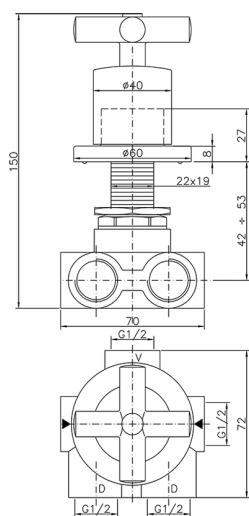

Concealed 3-outlet diverter SUITE_SU000270

MODEL **SU000270**

Concealed 3-outlet diverter, 1/2" F outlet

AVAILABLE FINISHINGS

-  **21** 21 Chrome
-  **40** 40 Matt Black
-  **2F** 2F Brushed Nickel
-  **2W** 2W Brushed Gold

CHARACTERISTICS

Installation **Concealed**

Concealed 3-outlet diverter SUITE_SU000270

SU000270

<https://en.huberitalia.com/concealed-3-outlet-diverter-suite-su000270>

2026-06-06