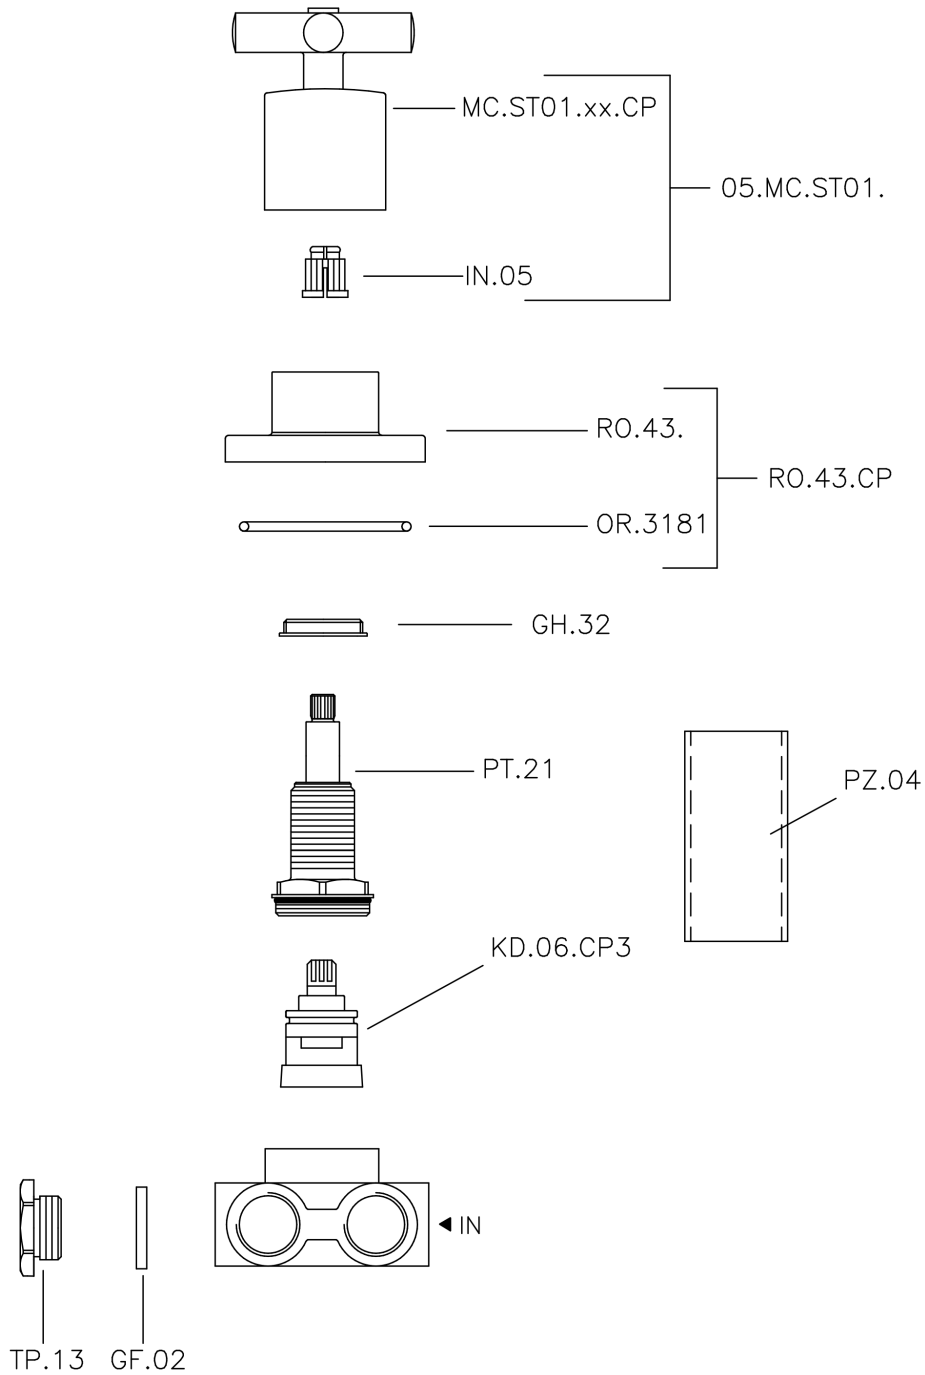

Concealed 3-outlet diverter SUITE_SU000270

MODEL **SU000270**

Concealed 3-outlet diverter, 1/2" F outlet

AVAILABLE FINISHINGS

-  **21** 21 Chrome
-  **40** 40 Matt Black
-  **2F** 2F Brushed Nickel
-  **2W** 2W Brushed Gold

CHARACTERISTICS

Installation **Concealed**

Concealed 3-outlet diverter SUITE_SU000270

SU000270

<https://en.huberitalia.com/concealed-3-outlet-diverter-suite-su000270>

2026-06-06