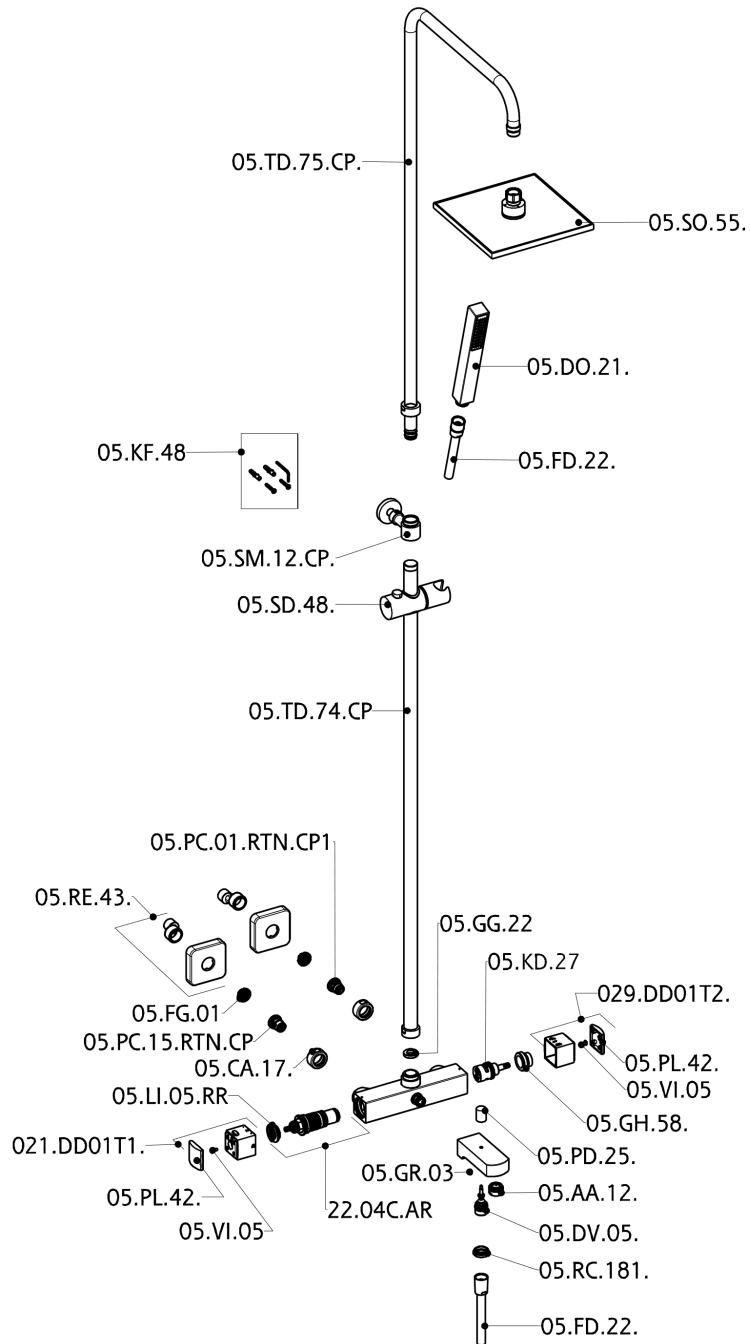

3-function Thermostatic bath set COLUMNS_DDC83010

MODEL **DDC83010**

3-function Thermostatic bath set, 2-outlet devia stop, adjustable column, sliding shower bracket, ABS 27x27mm one spray minimalist square handshower, 250x250 mm Brass square showerhead 8 mm thick, 150 cm smooth SILVERFLEX Flexible Hose

AVAILABLE FINISHINGS

CHARACTERISTICS

Cartridge Spare Parts **22.04A.AR - ZZ97279004**

Argo 2 (long filter) Thermostatic Valve

DeviaStop

The Huber Devia Stop technology allows to adjust the water flow and to direct it to the selected output point (overhead soaker, hand shower, etc).

SafeTouch

The Huber SafeTouch system maintains the mixer body cool to the touch during operation.

Thermostatic

The Huber thermostatic is your personal water manager, helping you to handle, control and save water and energy.

3-function Thermostatic bath set COLUMNS_DDC83010

DDC83010

<https://en.huberitalia.com/3-function-thermostatic-bath-set-columns-ddc83010>

2026-04-08