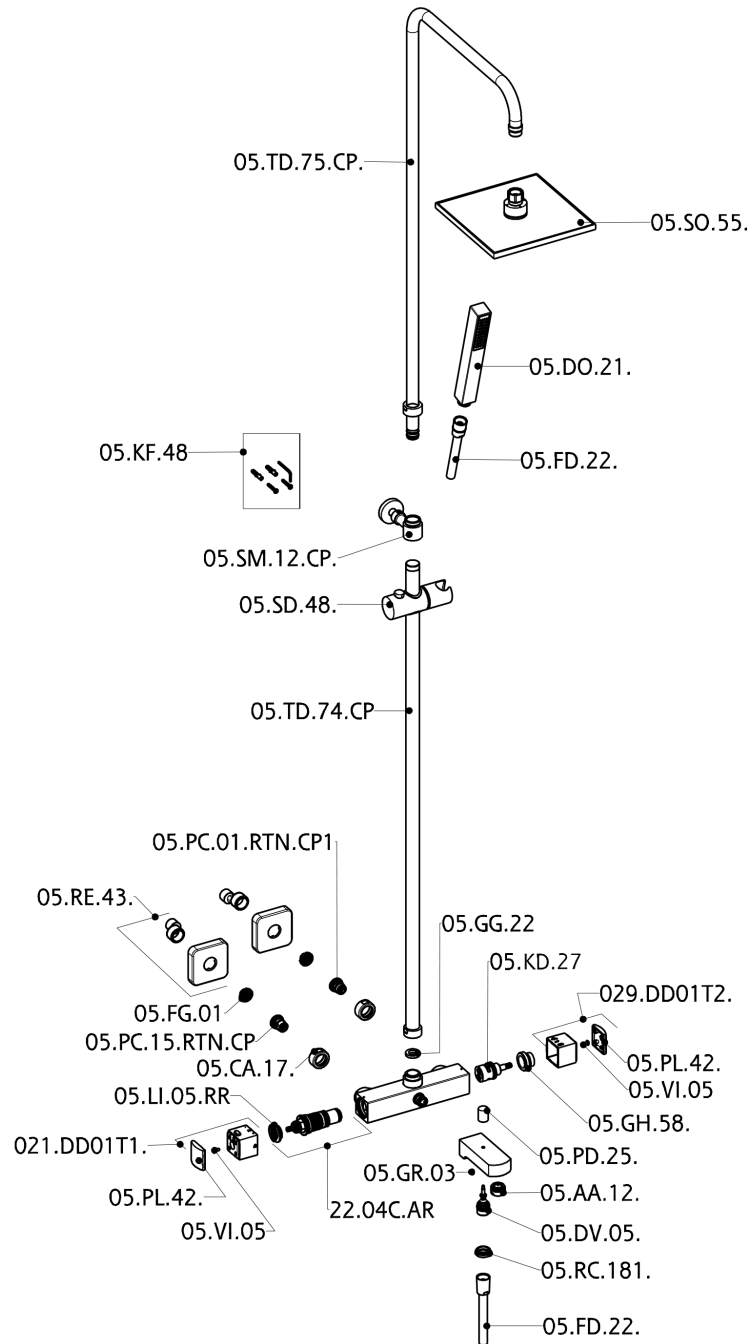

3-function Thermostatic bath set COLUMNS_DDC83010

MODEL **DDC83010**

3-function Thermostatic bath set, 2-outlet devia stop, adjustable column, sliding shower bracket, ABS 27x27mm one spray minimalist square handshower, 250x250 mm Brass square showerhead 8 mm thick, 150 cm smooth SILVERFLEX Flexible Hose

AVAILABLE FINISHINGS

CHARACTERISTICS

Cartridge Spare Parts **22.04A.AR - ZZ97279004**

Argo 2 (long filter) Thermostatic Valve

DeviaStop

The Huber Devia Stop technology allows to adjust the water flow and to direct it to the selected output point (overhead soaker, hand shower, etc).

SafeTouch

The Huber SafeTouch system maintains the mixer body cool to the touch during operation.

Thermostatic

The Huber thermostatic is your personal water manager, helping you to handle, control and save water and energy.

3-function Thermostatic bath set COLUMNS_DDC83010

DDC83010

<https://en.huberitalia.com/3-function-thermostatic-bath-set-columns-ddc83010>

2026-06-06