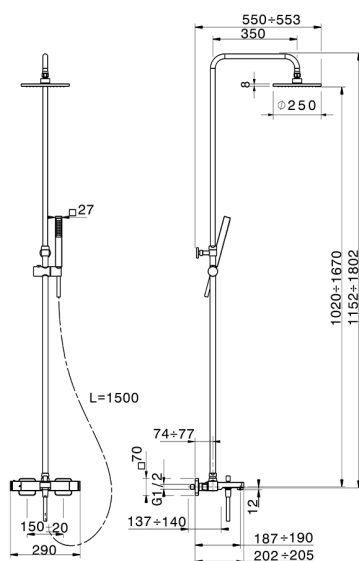

3-function Thermostatic bath set COLUMNS_DDC83010

MODEL **DDC83010**

3-function Thermostatic bath set, 2-outlet devia stop, adjustable column, sliding shower bracket, ABS 27x27mm one spray minimalist square handshower, 250x250 mm Brass square showerhead 8 mm thick, 150 cm smooth SILVERFLEX Flexible Hose

AVAILABLE FINISHINGS

CHARACTERISTICS

Cartridge Spare Parts **22.04A.AR - ZZ97279004**

Argo 2 (long filter) Thermostatic Valve

DeviaStop

The Huber Devia Stop technology allows to adjust the water flow and to direct it to the selected output point (overhead soaker, hand shower, etc).