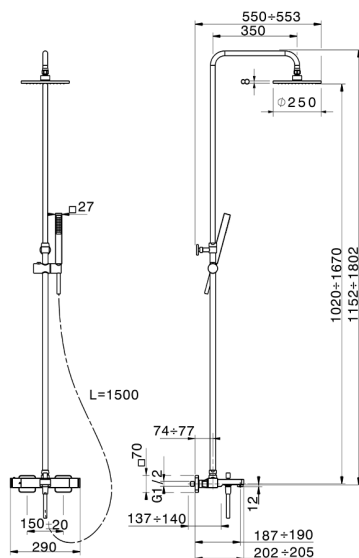

3-function Thermostatic bath set COLUMNS_DDC83010

MODEL **DDC83010**

3-function Thermostatic bath set, 2-outlet devia stop, adjustable column, sliding shower bracket, ABS 27x27mm one spray minimalist square handshower, 250x250 mm Brass square showerhead 8 mm thick, 150 cm smooth SILVERFLEX Flexible Hose

AVAILABLE FINISHINGS

CHARACTERISTICS

Cartridge Spare Parts **22.04A.AR - ZZ97279004**

Argo 2 (long filter) Thermostatic Valve

DeviaStop

The Huber Devia Stop technology allows to adjust the water flow and to direct it to the selected output point (overhead soaker, hand shower, etc).