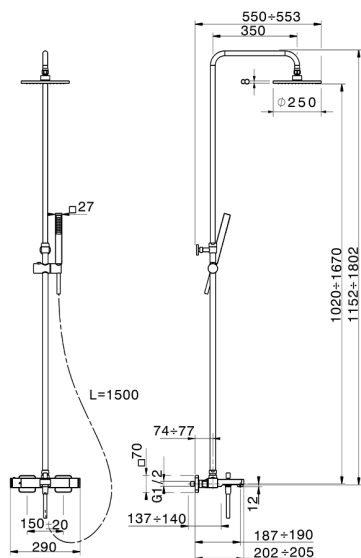

3-function Thermostatic bath set COLUMNS_DDC83010

MODEL **DDC83010**

3-function Thermostatic bath set, 2-outlet devia stop, adjustable column, sliding shower bracket, ABS 27x27mm one spray minimalist square handshower, 250x250 mm Brass square showerhead 8 mm thick, 150 cm smooth SILVERFLEX Flexible Hose

AVAILABLE FINISHINGS

CHARACTERISTICS

Cartridge Spare Parts **22.04A.AR - ZZ97279004**

Argo 2 (long filter) Thermostatic Valve

DeviaStop

The Huber Devia Stop technology allows to adjust the water flow and to direct it to the selected output point (overhead soaker, hand shower, etc).