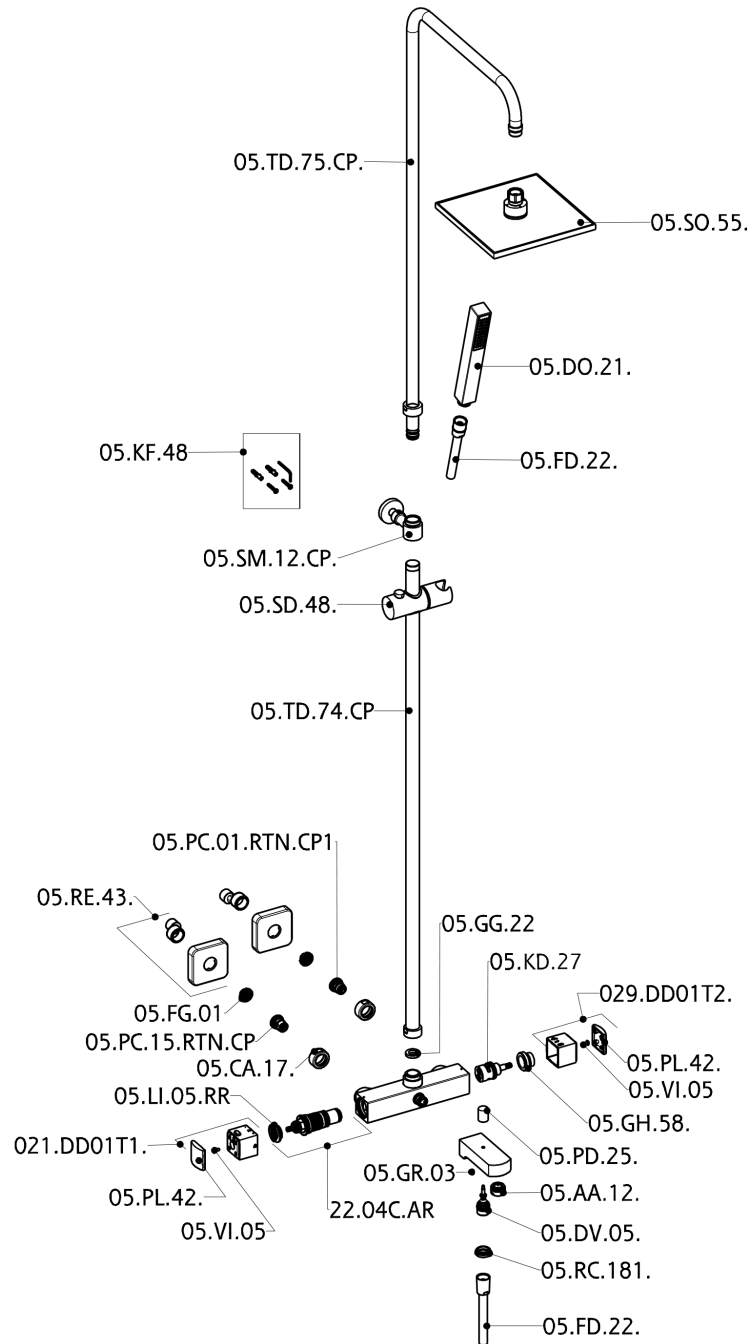

3-function Thermostatic bath set COLUMNS_DDC83010

MODEL **DDC83010**

3-function Thermostatic bath set, 2-outlet devia stop, adjustable column, sliding shower bracket, ABS 27x27mm one spray minimalist square handshower, 250x250 mm Brass square showerhead 8 mm thick, 150 cm smooth SILVERFLEX Flexible Hose

AVAILABLE FINISHINGS

CHARACTERISTICS

Cartridge Spare Parts **22.04A.AR - ZZ97279004**

Argo 2 (long filter) Thermostatic Valve

DeviaStop

The Huber Devia Stop technology allows to adjust the water flow and to direct it to the selected output point (overhead soaker, hand shower, etc).

SafeTouch

The Huber SafeTouch system maintains the mixer body cool to the touch during operation.

Thermostatic

The Huber thermostatic is your personal water manager, helping you to handle, control and save water and energy.

3-function Thermostatic bath set COLUMNS_DDC83010

DDC83010

<https://en.huberitalia.com/3-function-thermostatic-bath-set-columns-ddc83010>

2026-06-26