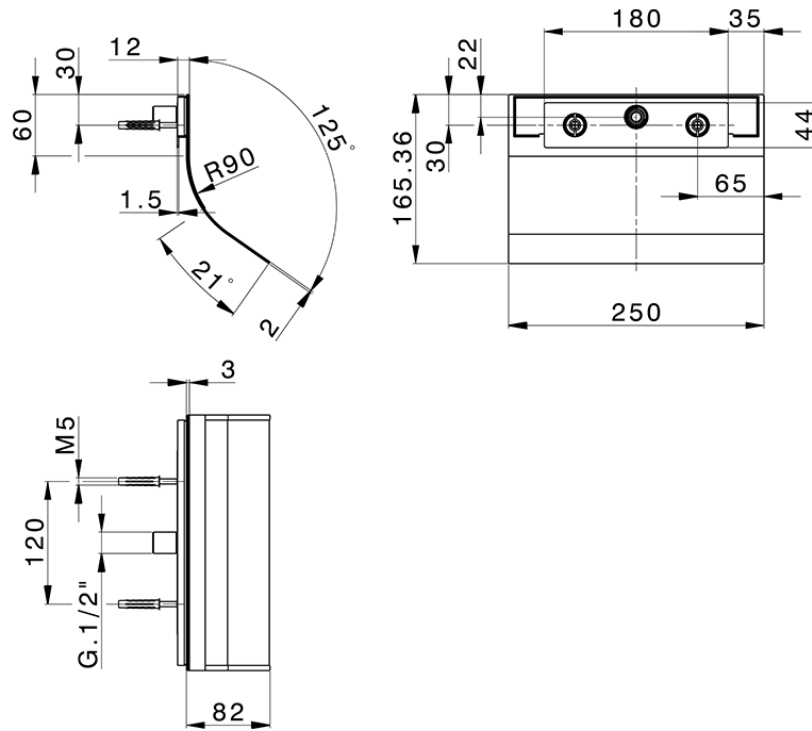

Wall-mounted round waterfall ZEN_ZS129040

ZS129040

<https://en.huberitalia.com/wall-mounted-round-waterfall-zen-zs129040>

2024-11-15