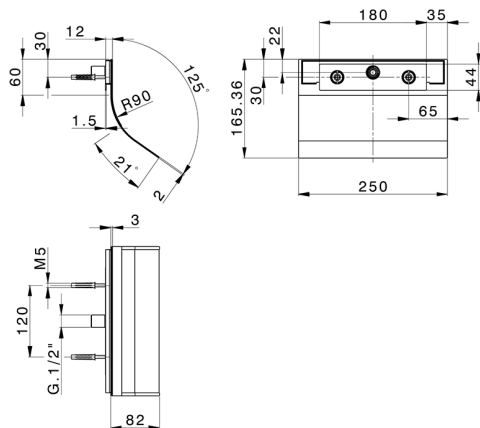

Wall-mounted round waterfall ZEN_ZS129040

MODEL **ZS129040**

Wall-mounted round waterfall, with water outlet, Stainless Steel AISI 304

AVAILABLE FINISHINGS

D1 40 Matt Black

D2 4Q Matt White

CHARACTERISTICS

2024-11-15