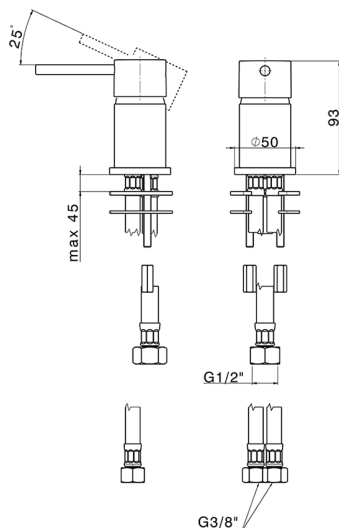

Single lever mixer NUOVA KIRUNA_K2000650

MODEL **K2000650**

Single lever mixer, without waste, without spout, G.3/8" stainless steel flexible hose

AVAILABLE FINISHINGS

-  **21** 21 Chrome
-  **26** 26 Old Copper
-  **2F** 2F Brushed Nickel
-  **2W** 2W Brushed Gold
-  **40** 40 Matt Black
-  **4Q** 4Q Matt White

CHARACTERISTICS

Cartridge Spare Parts **ZZ97179000**

35 mm Cartridge

2024-09-19