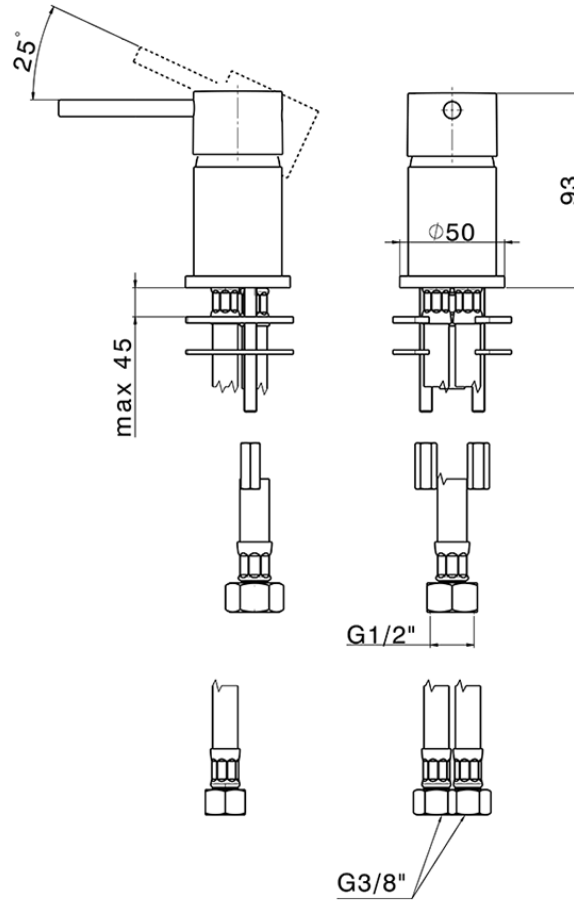

Single lever mixer NUOVA KIRUNA_K2000650

K2000650

<https://en.huberitalia.com/single-lever-mixer-nuova-kiruna-k2000650>

2024-09-19