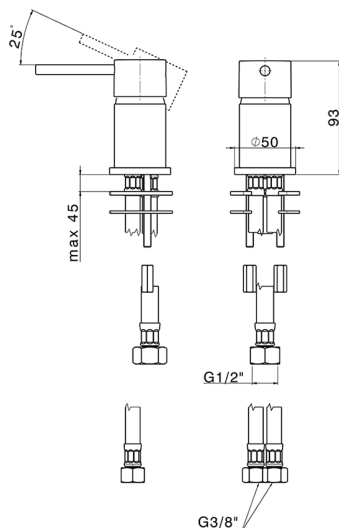

## Single lever mixer NUOVA KIRUNA\_K2000650

MODEL **K2000650**

Single lever mixer, without waste, without spout, G.3/8" stainless steel flexible hose

### CHARACTERISTICS

Cartridge Spare Parts **ZZ97179000**

**35 mm Cartridge**

2024-09-19