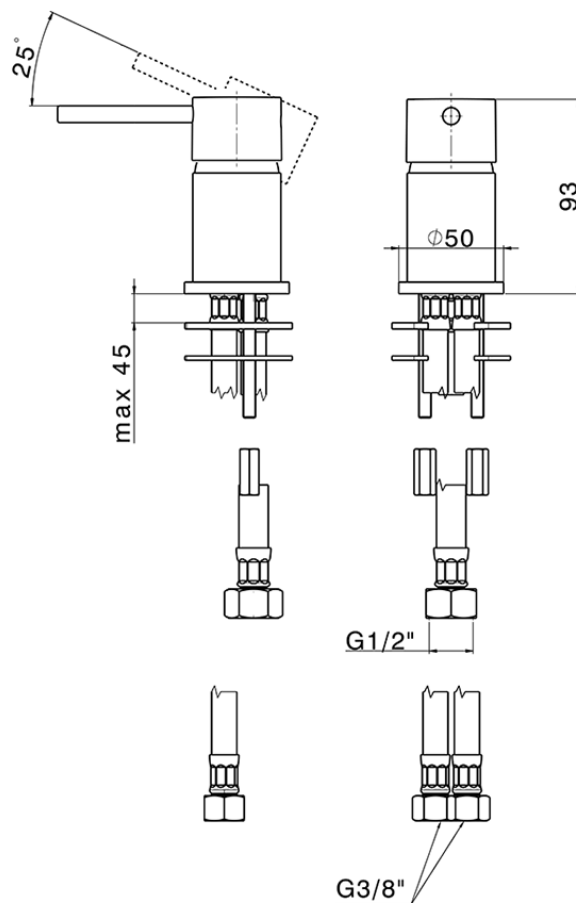

Single lever mixer NUOVA KIRUNA_K2000650

K2000650

<https://en.huberitalia.com/single-lever-mixer-nuova-kiruna-k2000650>

2024-09-19