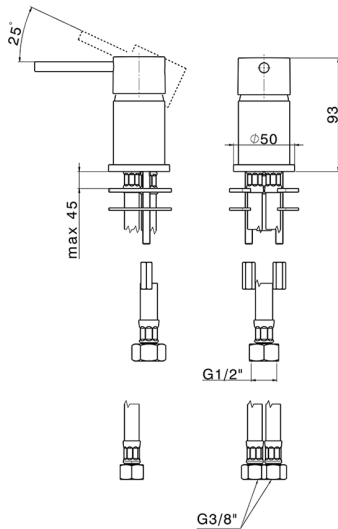

Single lever mixer NUOVA KIRUNA_K2000650

MODEL **K2000650**

Single lever mixer, without waste, without spout, G.3/8" stainless steel flexible hose

AVAILABLE FINISHINGS

-  **21** 21 Chrome
-  **26** 26 Old Copper
-  **2F** 2F Brushed Nickel
-  **2W** 2W Brushed Gold
-  **40** 40 Matt Black
-  **4Q** 4Q Matt White

CHARACTERISTICS

Cartridge Spare Parts **ZZ97179000**

35 mm Cartridge

2024-09-19