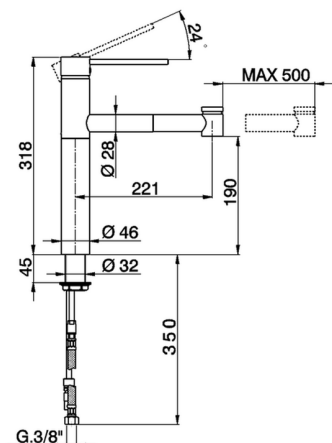

Single lever sink mixer with extrac.shower KITCHEN_LL402570

MODEL **LL402570**

Single lever sink mixer with extrac.shower,swivel spout,2 sprays handshower,150 cm Brass flexible hose

AVAILABLE FINISHINGS

CHARACTERISTICS

Cartridge Spare Parts **ZZ93196000**

38 mm Cartridge

2024-09-19