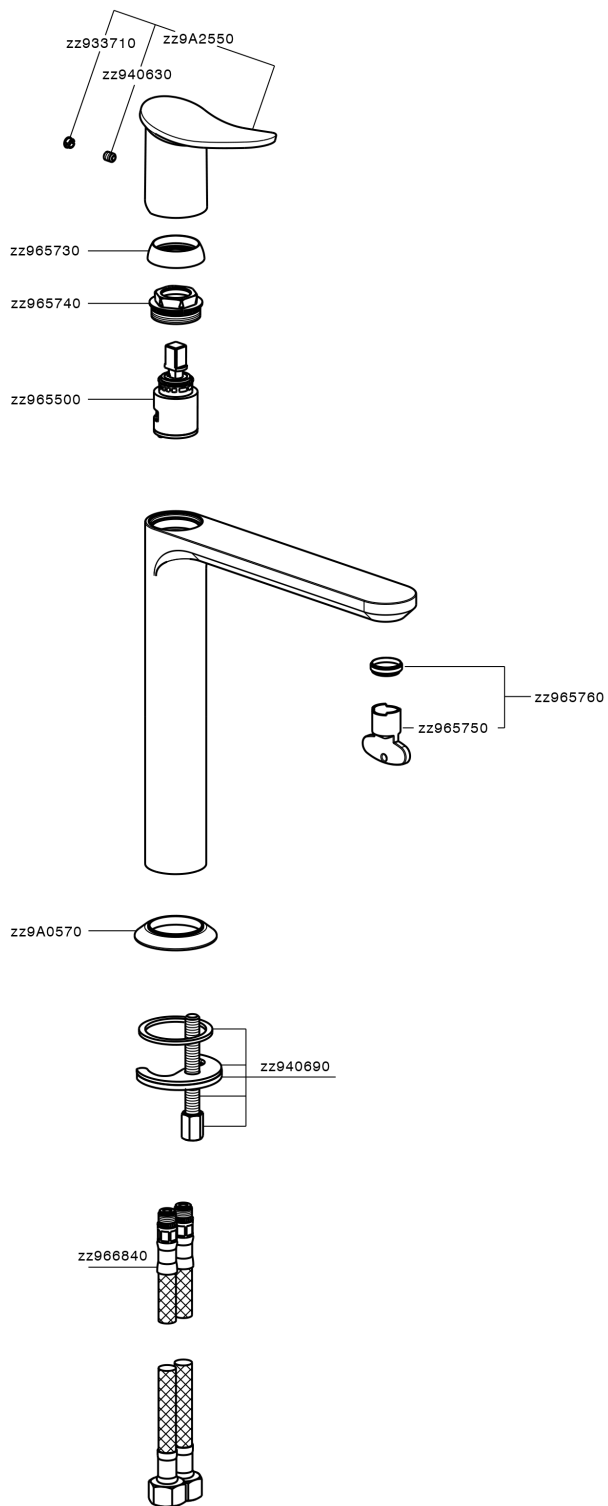

## Single lever tall washbasin mixer HARLOCK\_HK003541

HK003541

<https://en.huberitalia.com/single-lever-tall-washbasin-mixer-harlock-hk003541>

2024-11-21