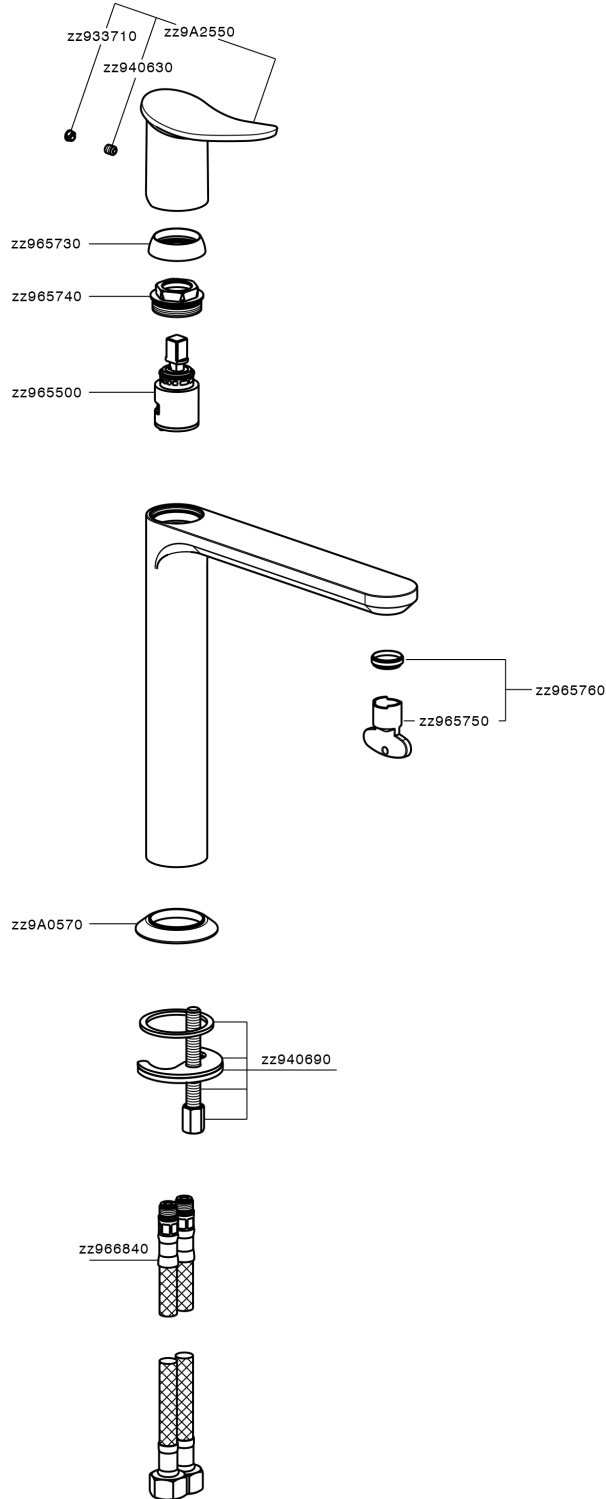

Single lever tall washbasin mixer HARLOCK_HK003541

HK003541

<https://en.huberitalia.com/single-lever-tall-washbasin-mixer-harlock-hk003541>

2024-11-23