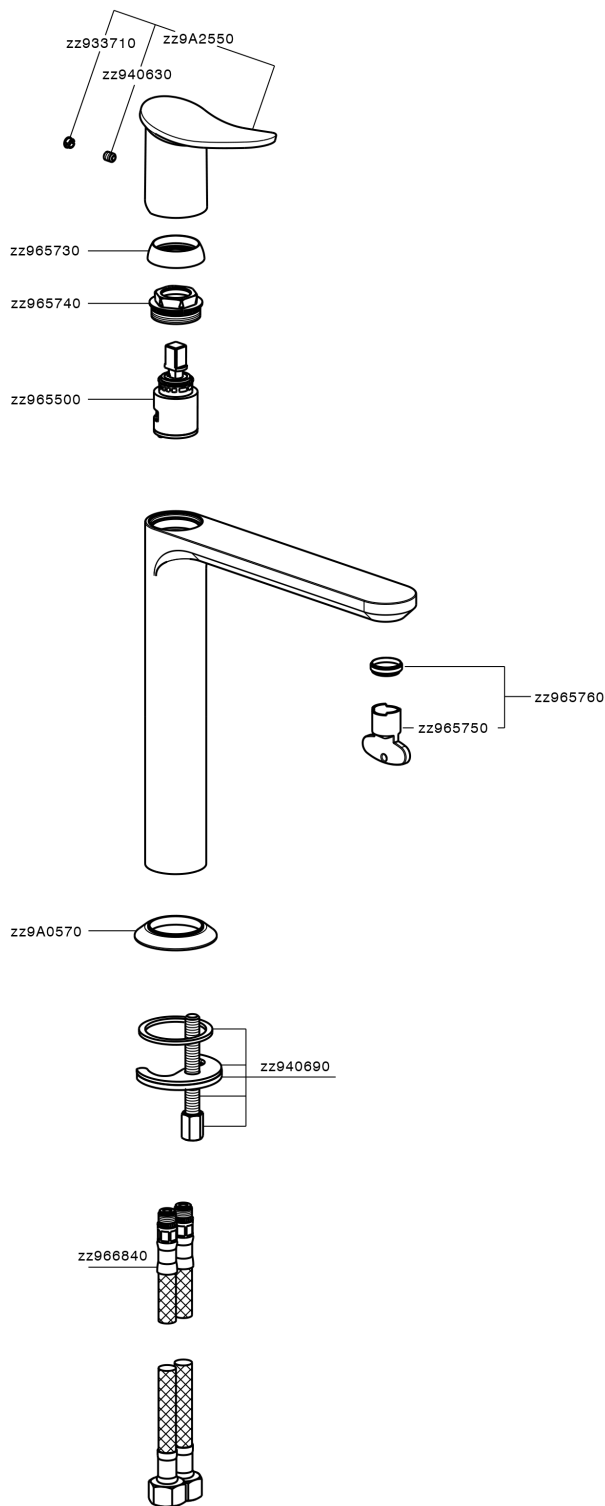

Single lever tall washbasin mixer HARLOCK_HK003541

MODEL **HK003541**

Single lever tall washbasin mixer, without automatic pop-up waste, G.3/8" stainless steel flexible hoses

AVAILABLE FINISHINGS

-  **21** 21 Chrome
-  **2P** 2P Rose Gold
-  **2Q** 2Q Black Titanium
-  **40** 40 Matt Black
-  **4Q** 4Q Matt White
-  **6T** 6T Chrome/Matt Black

CHARACTERISTICS

Cartridge Spare Parts **ZZ96550000**

25 mm Cartridge

Single lever tall washbasin mixer HARLOCK_HK003541

HK003541

<https://en.huberitalia.com/single-lever-tall-washbasin-mixer-harlock-hk003541>