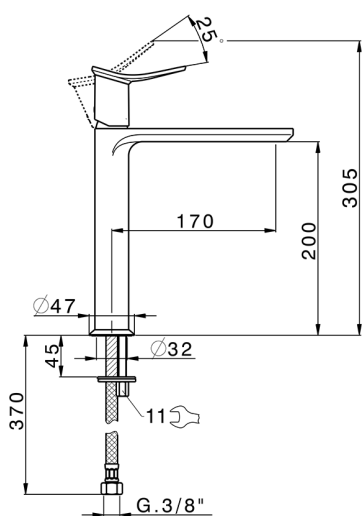

Single lever tall washbasin mixer HARLOCK_HK003541

MODEL **HK003541**

Single lever tall washbasin mixer, without automatic pop-up waste, G.3/8" stainless steel flexible hoses

AVAILABLE FINISHINGS

-  **21** 21 Chrome
-  **2P** 2P Rose Gold
-  **2Q** 2Q Black Titanium
-  **40** 40 Matt Black
-  **4Q** 4Q Matt White
-  **6T** 6T Chrome/Matt Black

CHARACTERISTICS

Cartridge Spare Parts **ZZ96550000**

25 mm Cartridge

Single lever tall washbasin mixer HARLOCK_HK003541

HK003541

<https://en.huberitalia.com/single-lever-tall-washbasin-mixer-harlock-hk003541>