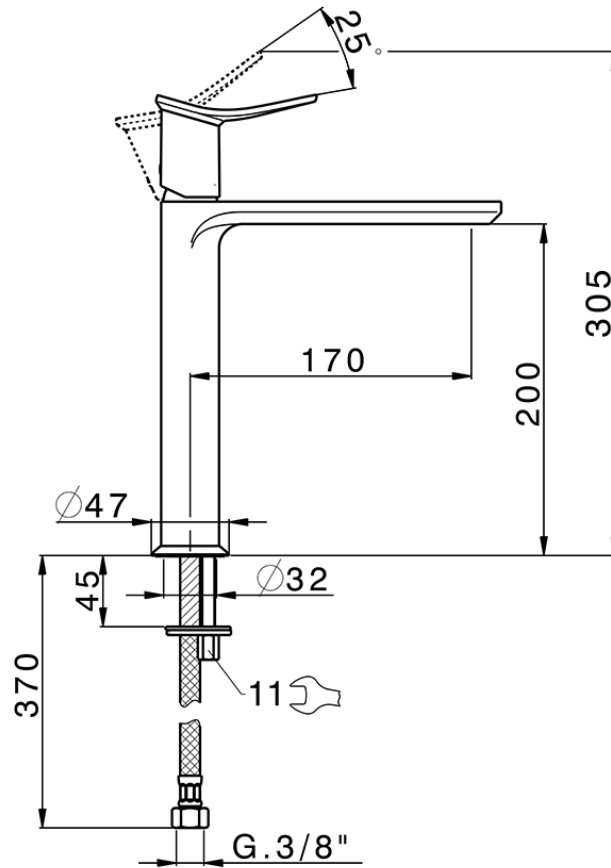

Single lever tall washbasin mixer HARLOCK\_HK003541

HK003541

<https://en.huberitalia.com/single-lever-tall-washbasin-mixer-harlock-hk003541>

2024-11-21