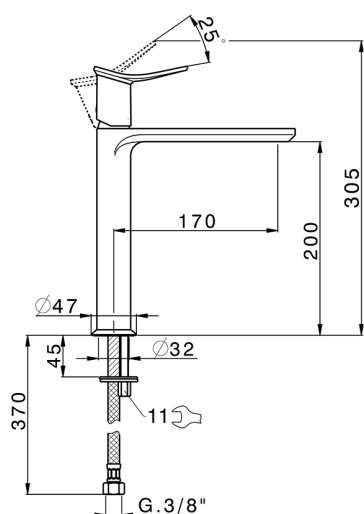

## Single lever tall washbasin mixer HARLOCK\_HK003541

MODEL **HK003541**

Single lever tall washbasin mixer, without automatic pop-up waste, G.3/8" stainless steel flexible hoses

### CHARACTERISTICS

Cartridge Spare Parts **ZZ96550000**

**25 mm Cartridge**

## Single lever tall washbasin mixer HARLOCK\_HK003541

HK003541

<https://en.huberitalia.com/single-lever-tall-washbasin-mixer-harlock-hk003541>

2024-11-23