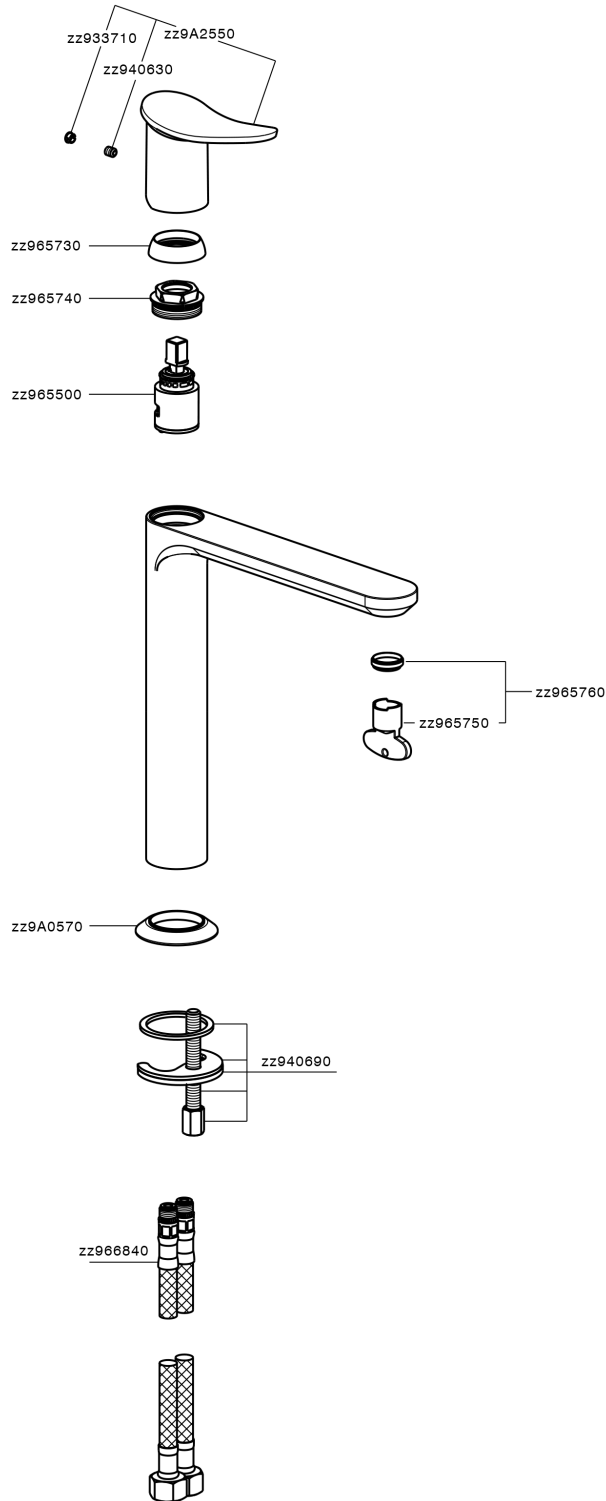

## Single lever tall washbasin mixer HARLOCK\_HK003541

MODEL **HK003541**

Single lever tall washbasin mixer, without automatic pop-up waste, G.3/8" stainless steel flexible hoses

### CHARACTERISTICS

Cartridge Spare Parts **ZZ96550000**

**25 mm Cartridge**

## Single lever tall washbasin mixer HARLOCK\_HK003541

HK003541

<https://en.huberitalia.com/single-lever-tall-washbasin-mixer-harlock-hk003541>

2024-11-23