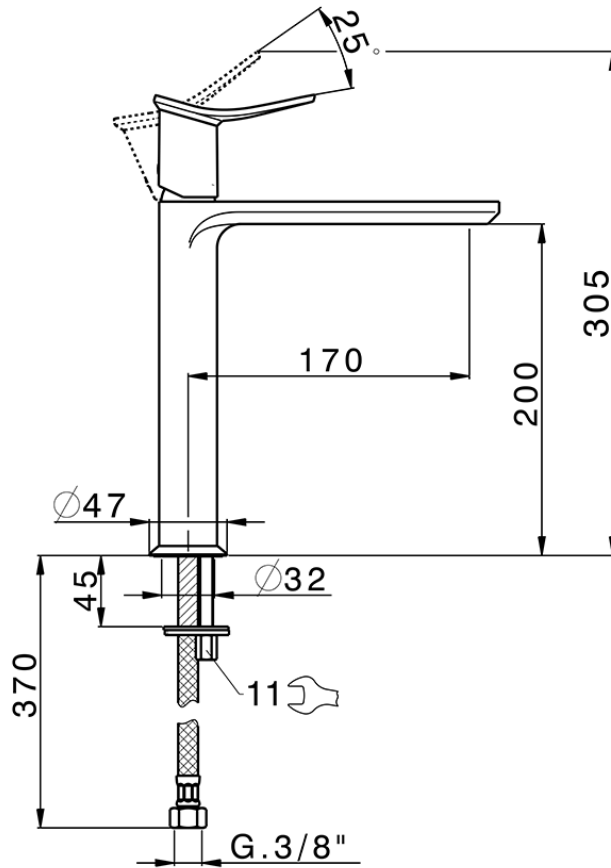

Single lever tall washbasin mixer HARLOCK_HK003541

HK003541

<https://en.huberitalia.com/single-lever-tall-washbasin-mixer-harlock-hk003541>

2024-11-21