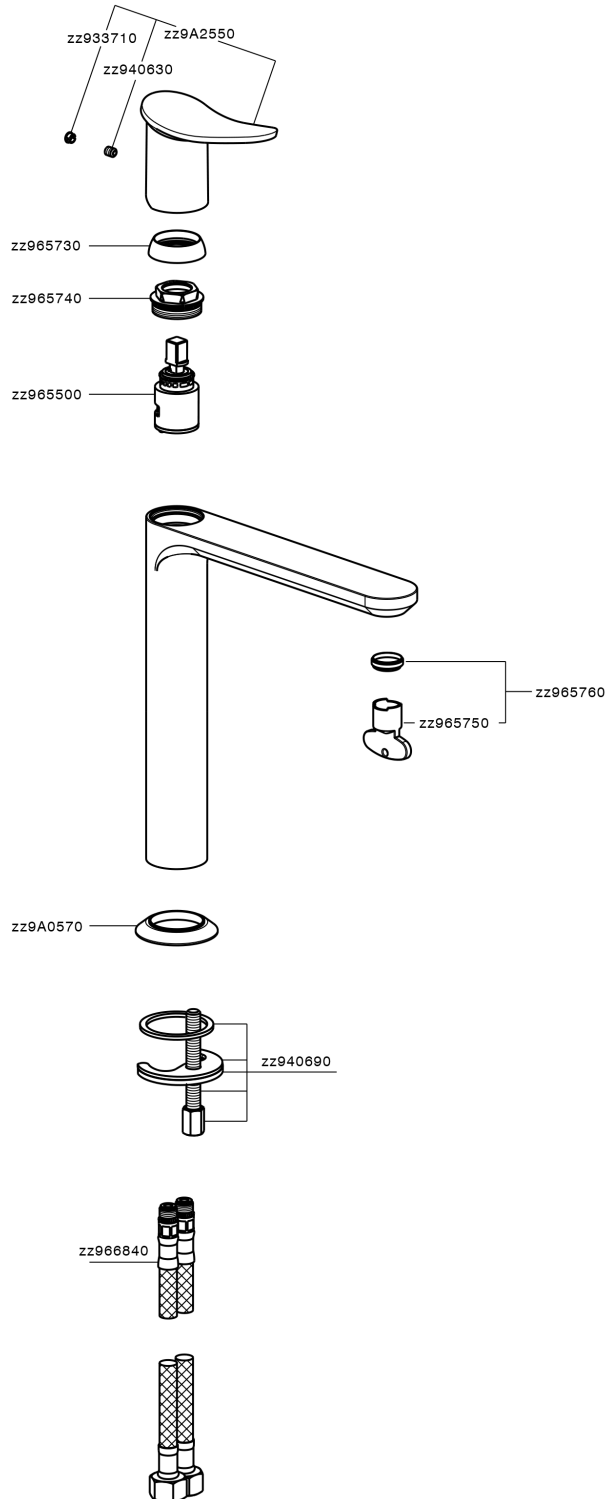

## Single lever tall washbasin mixer HARLOCK\_HK003541

HK003541

<https://en.huberitalia.com/single-lever-tall-washbasin-mixer-harlock-hk003541>

2024-11-21