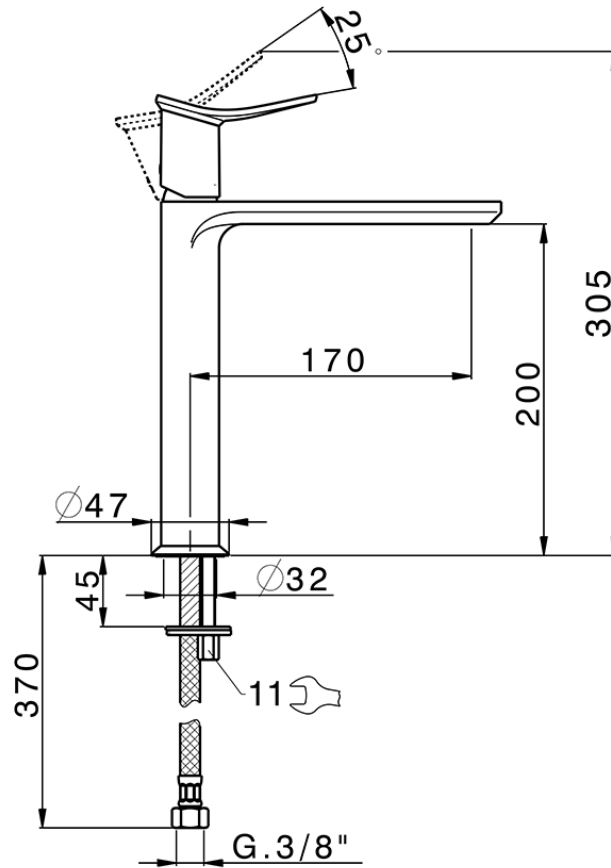

Single lever tall washbasin mixer HARLOCK_HK003541

HK003541

<https://en.huberitalia.com/single-lever-tall-washbasin-mixer-harlock-hk003541>

2024-11-21