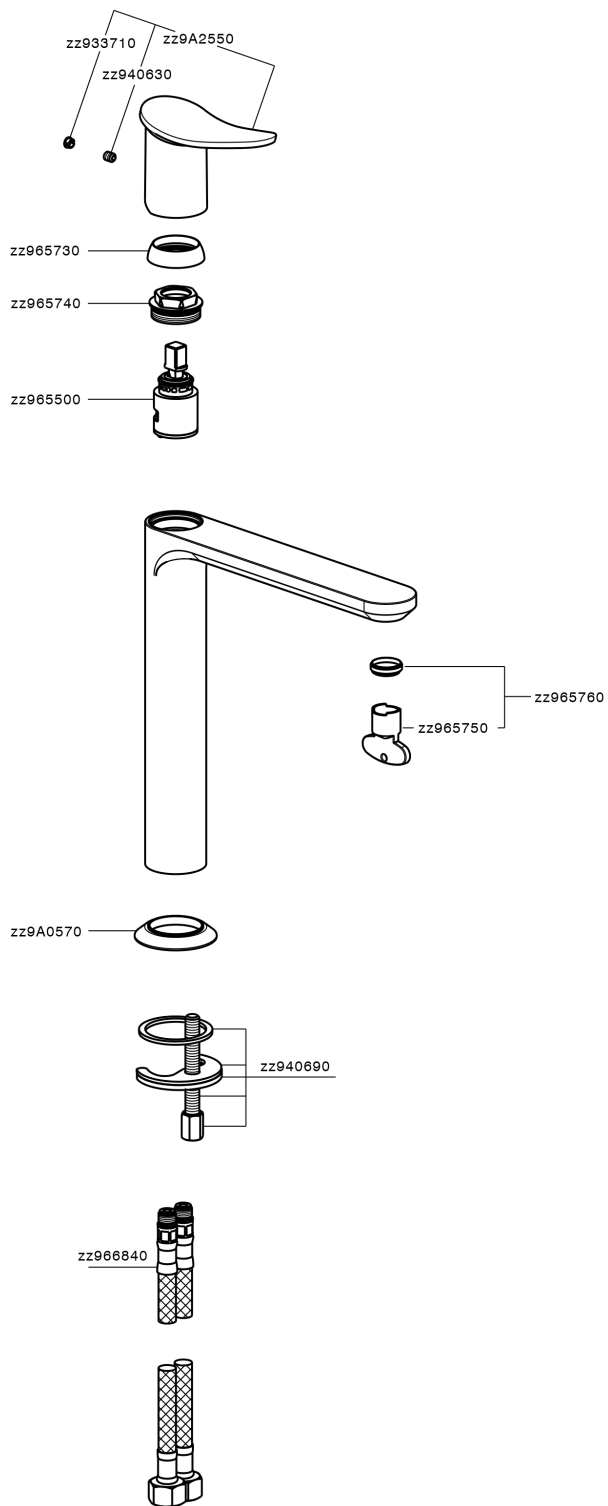

Single lever tall washbasin mixer HARLOCK_HK003541

HK003541

<https://en.huberitalia.com/single-lever-tall-washbasin-mixer-harlock-hk003541>

2024-11-21